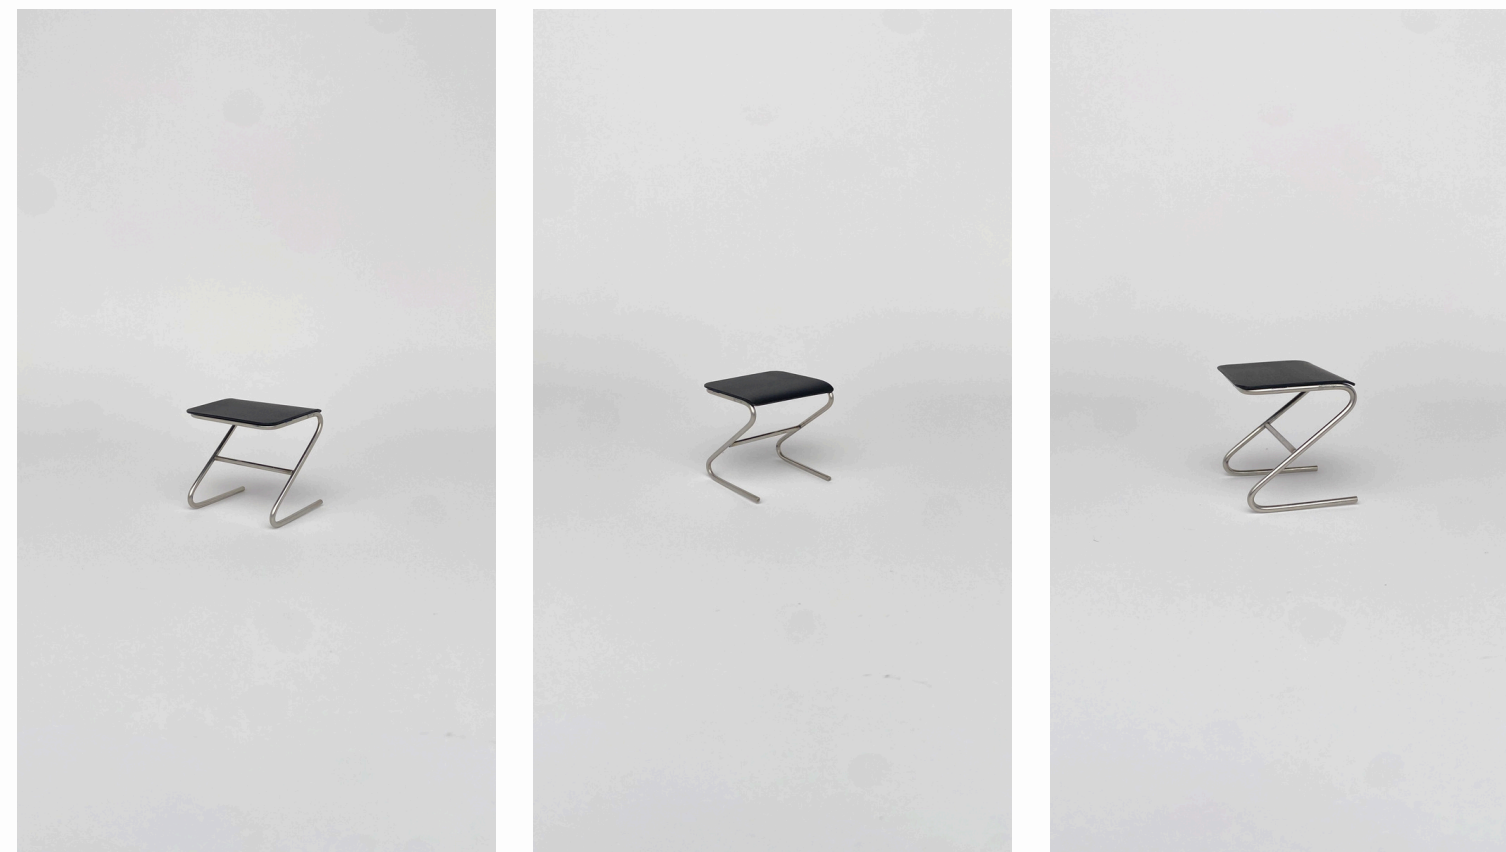

IM-019

Category:

Chair

Size:

470mm x 470mm x 470mm (High)

Material:

Seat - 3mm 304 Stainless Steel

Legs - 20Ø Round Bar 304 Stainless Steel

Finish:

Brushed Seat | Brushed Frame @ R8,795.00

Brushed Seat | Powder Coat Frame @ R8,795.00

Powder Coat Seat | Brushed Frame @ R8,795.00

Powder Coat Seat | Powder Coat Frame @ R8,795.00