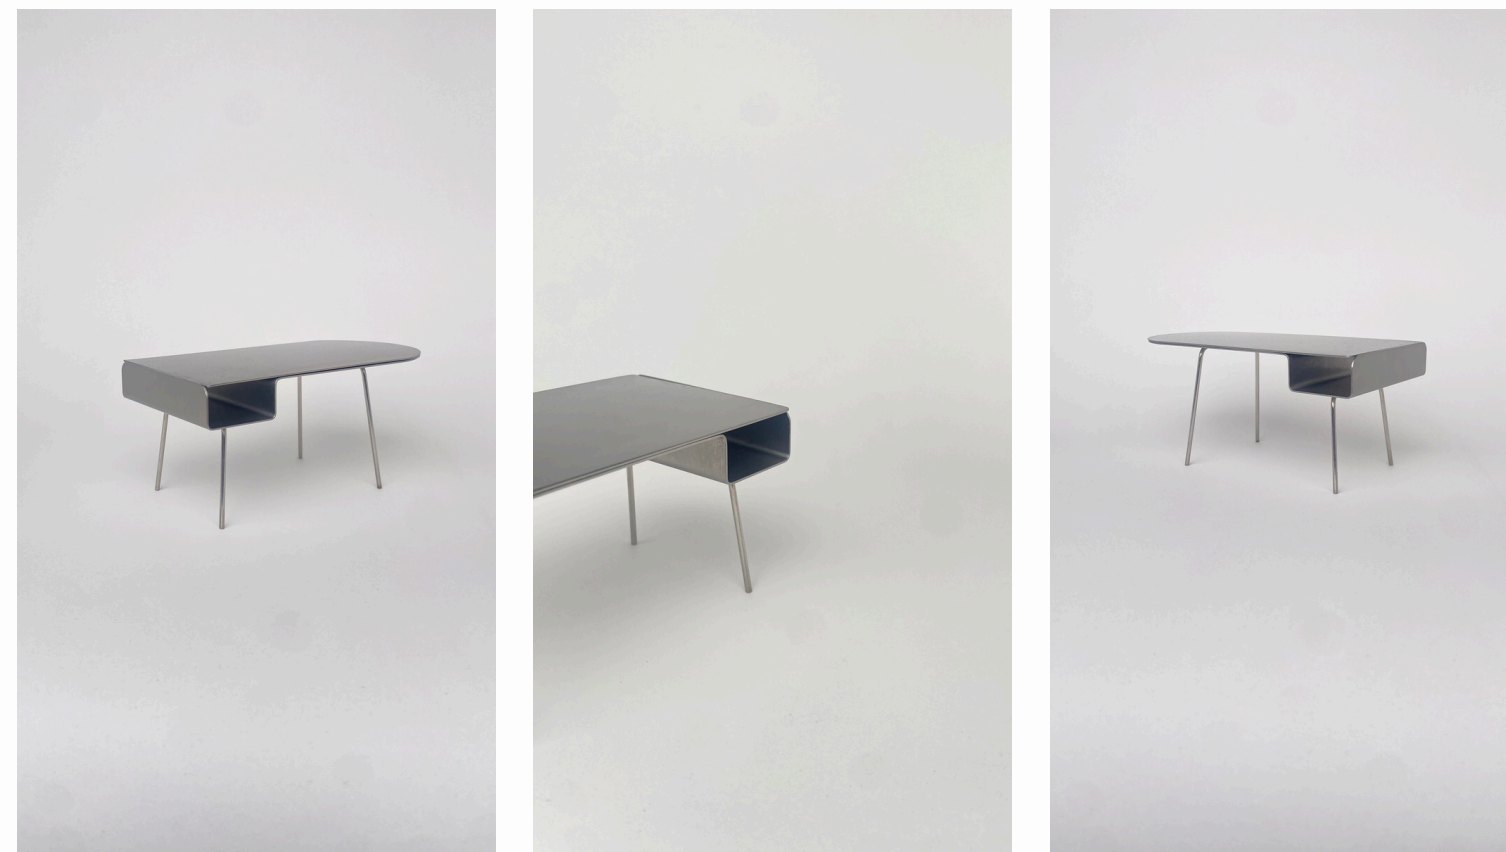

IM-026

Category:

Desk

Size:

1600mm x 800mm x 750mm (High)

Material:

Top - 4.5mm 304 Stainless Steel

Legs - 25Ø Round Bar 304 Stainless Steel

Finish:

Brushed Top | Brushed Legs @ R41,380.00

Brushed Top | Powder Coat Legs @ R41,380.00

Powder Coat Top | Brushed Legs @ R41,380.00

Powder Coat Top | Powder Coat Legs @ R41,380.00