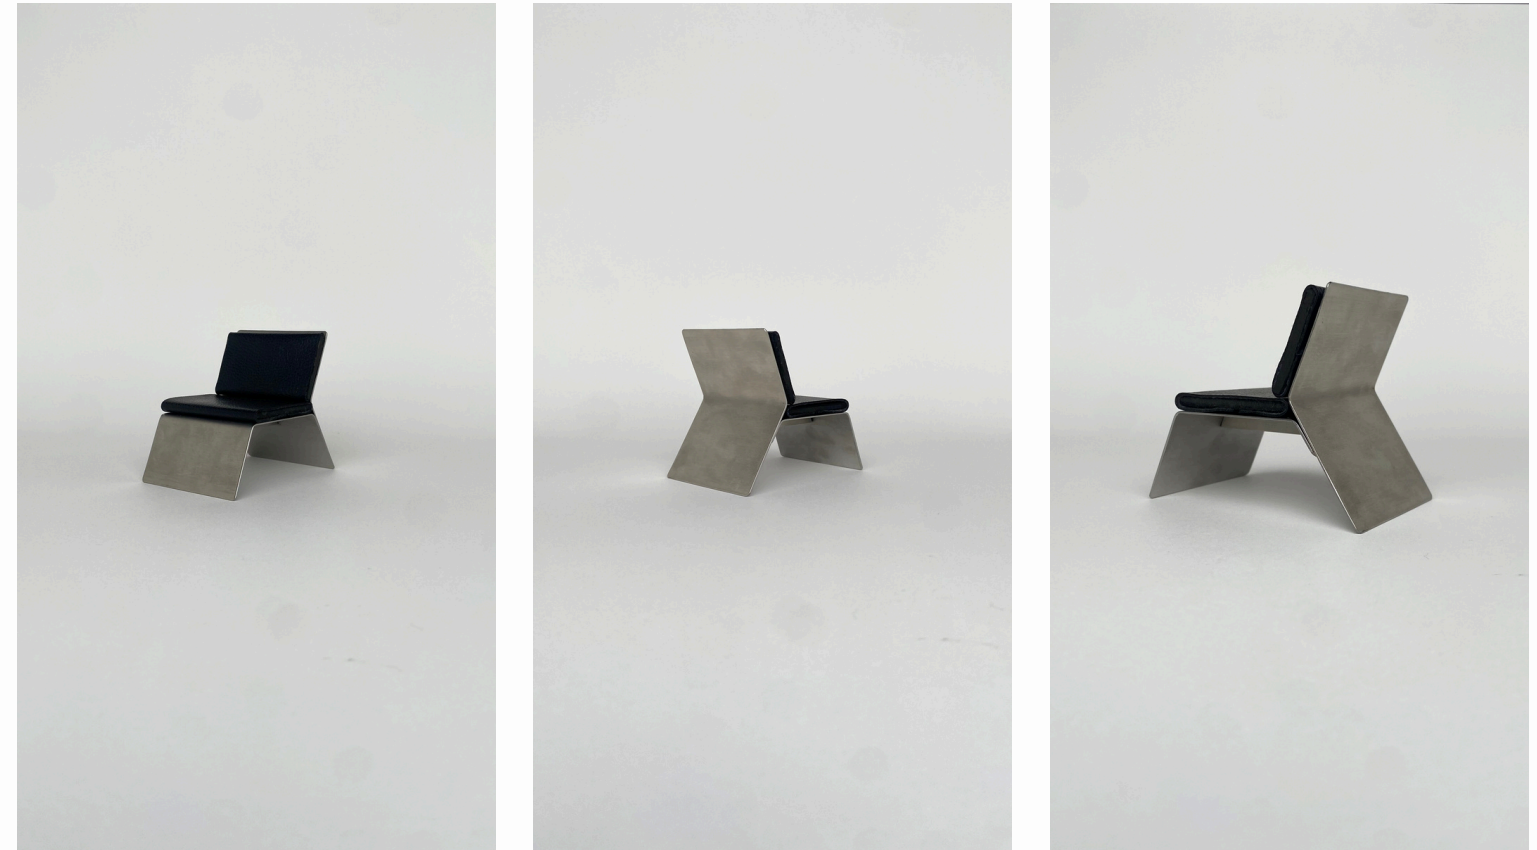

## IM-013

**Category:**  
Chair

**Size:**  
600mm x 800mm x 700mm (High)

**Material:**  
Base - 4.5mm 304 Stainless Steel  
Seat - Leather

**Finish:**  
Brushed @ R23,965.00  
Powder Coated @ R23,965.00