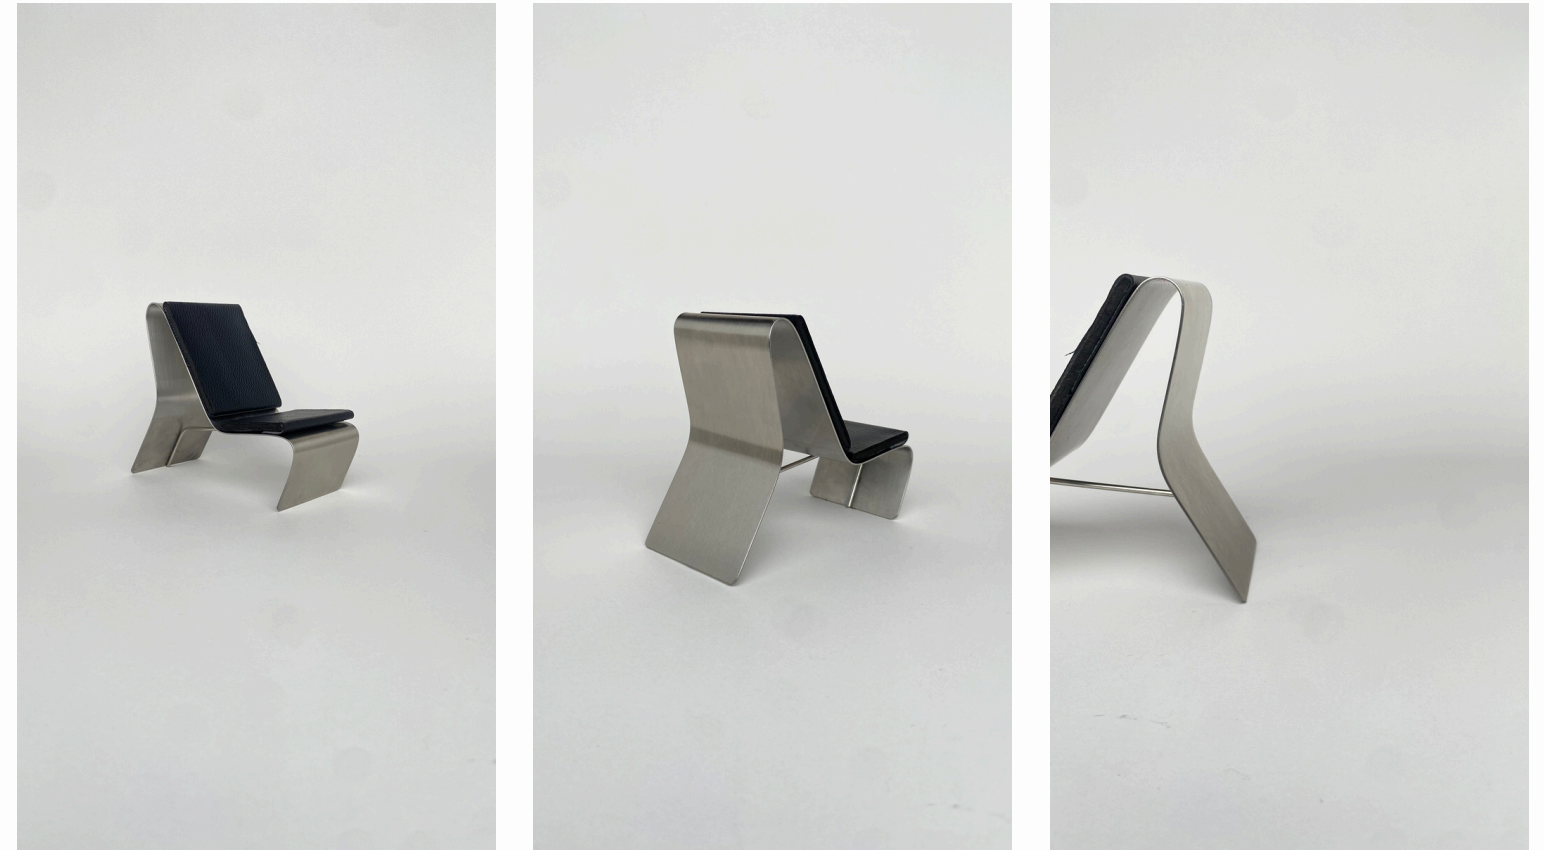

## IM-015

**Category:**  
Chair

**Size:**  
600mm x 800mm x 800mm (High)

**Material:**  
Base - 4.5mm 304 Stainless Steel  
Seat - Leather

**Finish:**  
Brushed @ R37,275.00  
Powder Coated @ R37,275.00