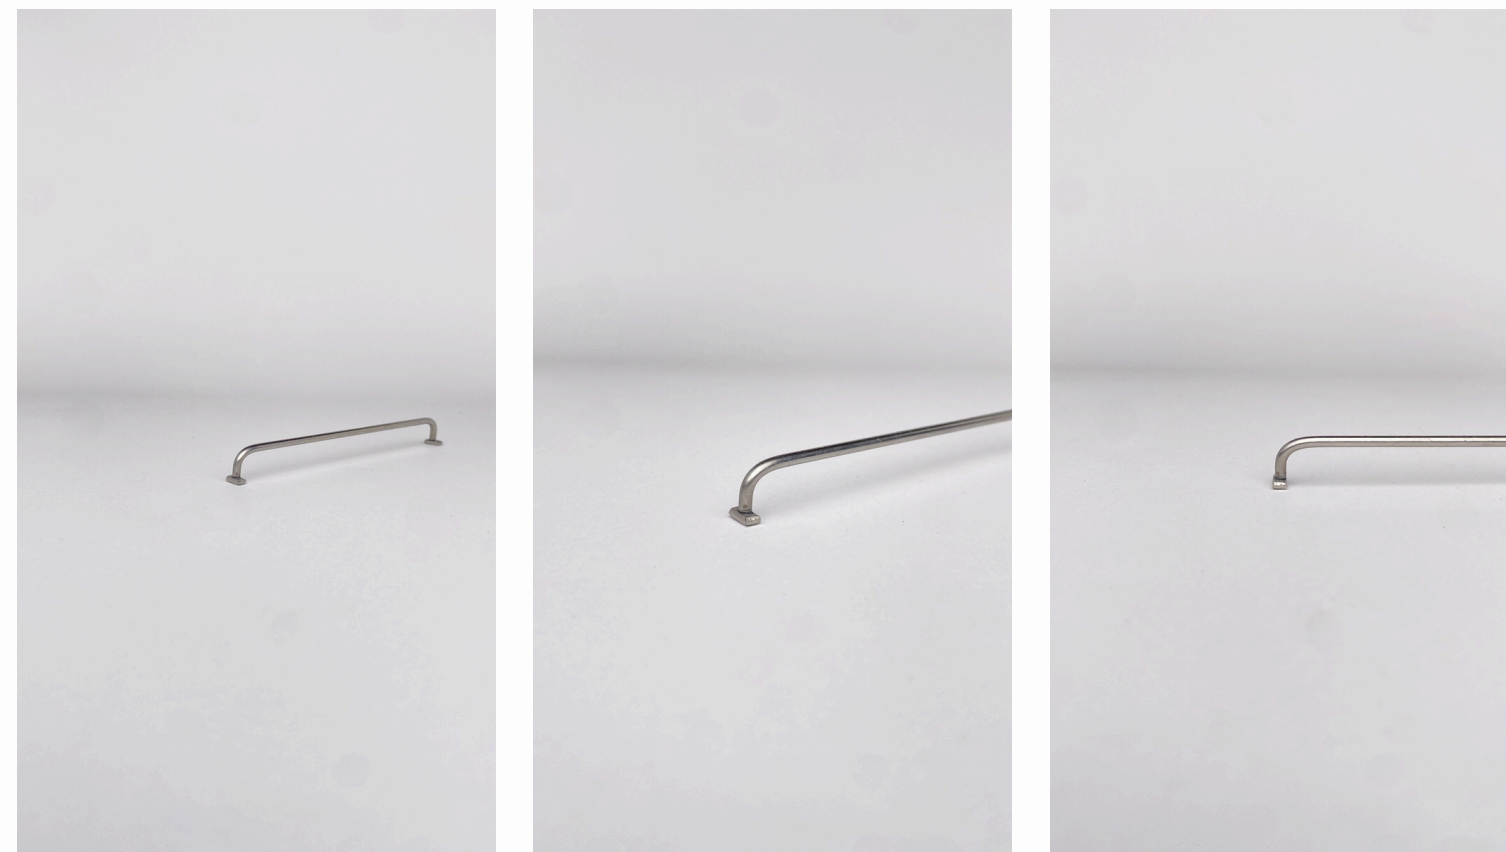

IM-023

Category:

Towel Rail

Size:

1040mm x 100mm x 100mm (High)

Material:

20Ø Round Bar 304 Stainless Steel

Finish:

Brushed @ R4,010.00

Powder Coated @ R4,010.00