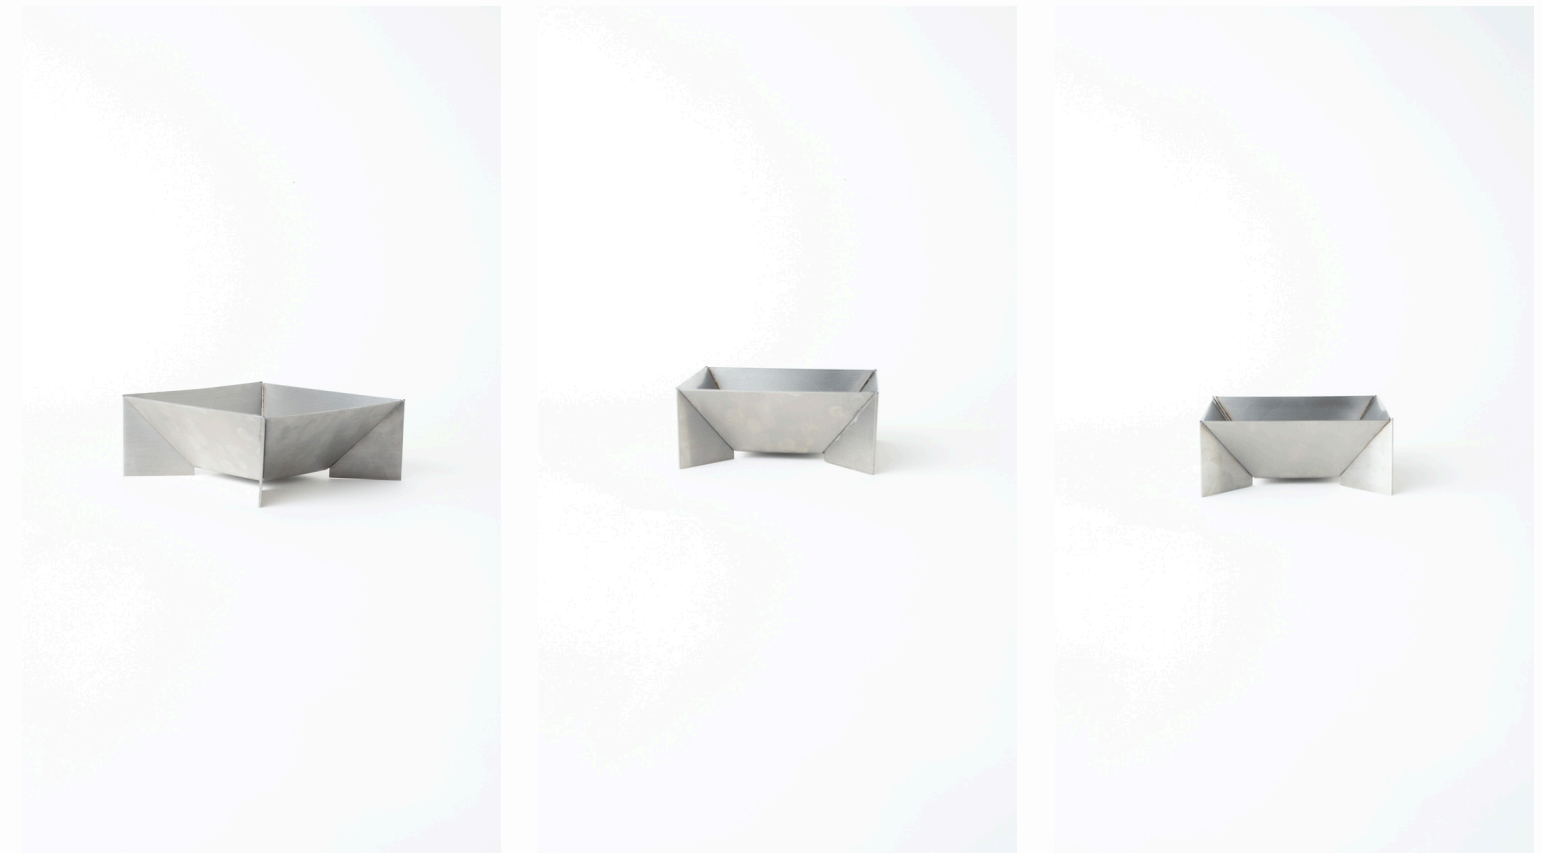

IM-044

Category:

Braai

Size:

900mm x 900mm x 300mm (High)

Material:

3mm 304 Stainless Steel

Finish:

Brushed @ R27,600.00