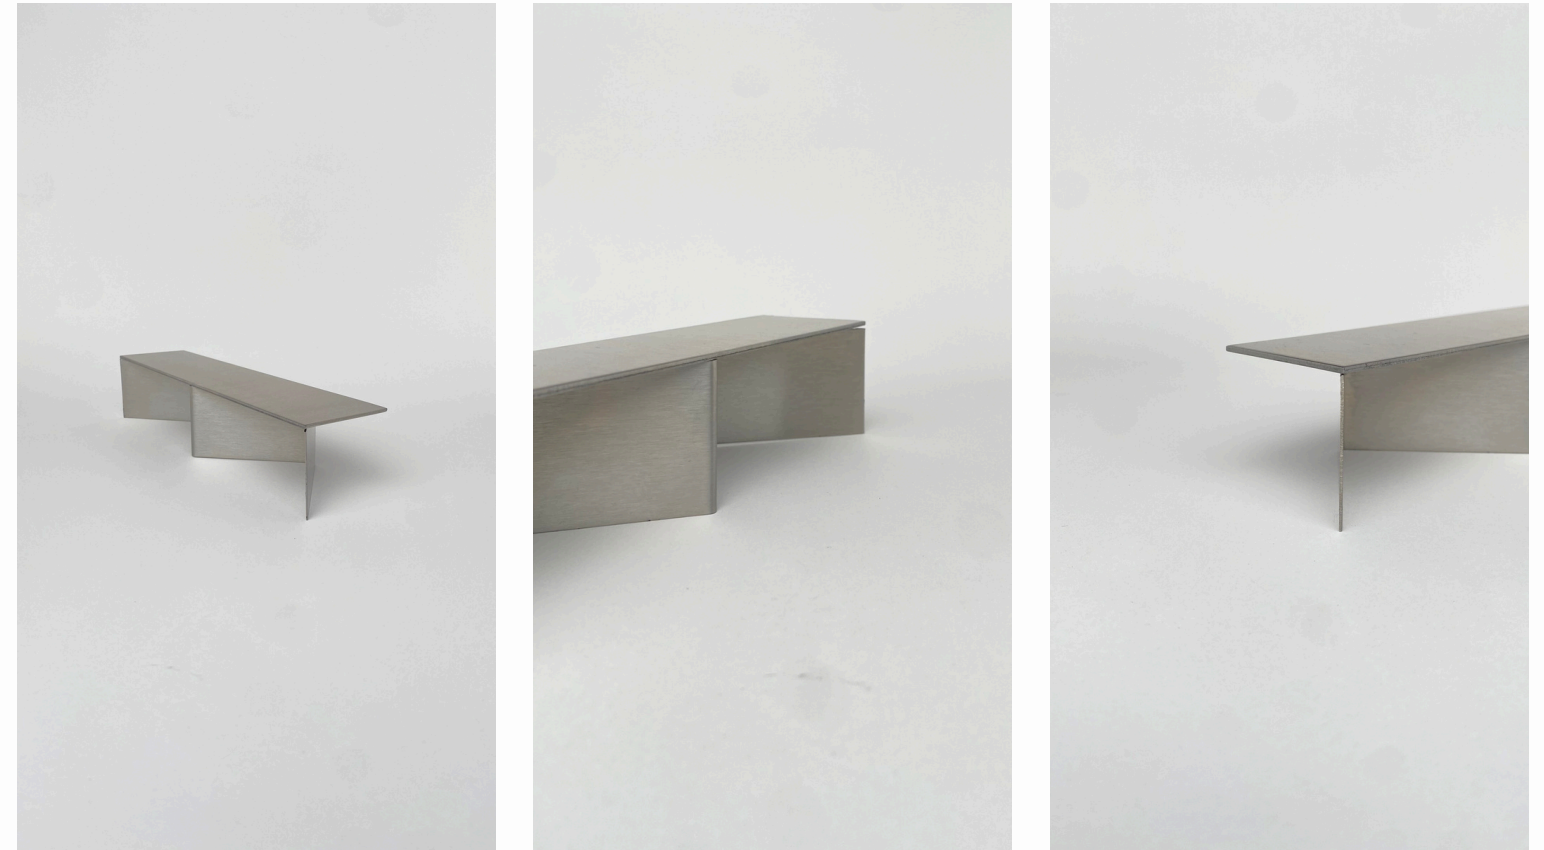

IM-018

Category:

Chair

Size:

2000mm x 500mm x 450mm (High)

Material:

4.5mm 304 Stainless Steel

Finish:

Brushed @ R31,390.00

Powder Coated @ R31,390.00