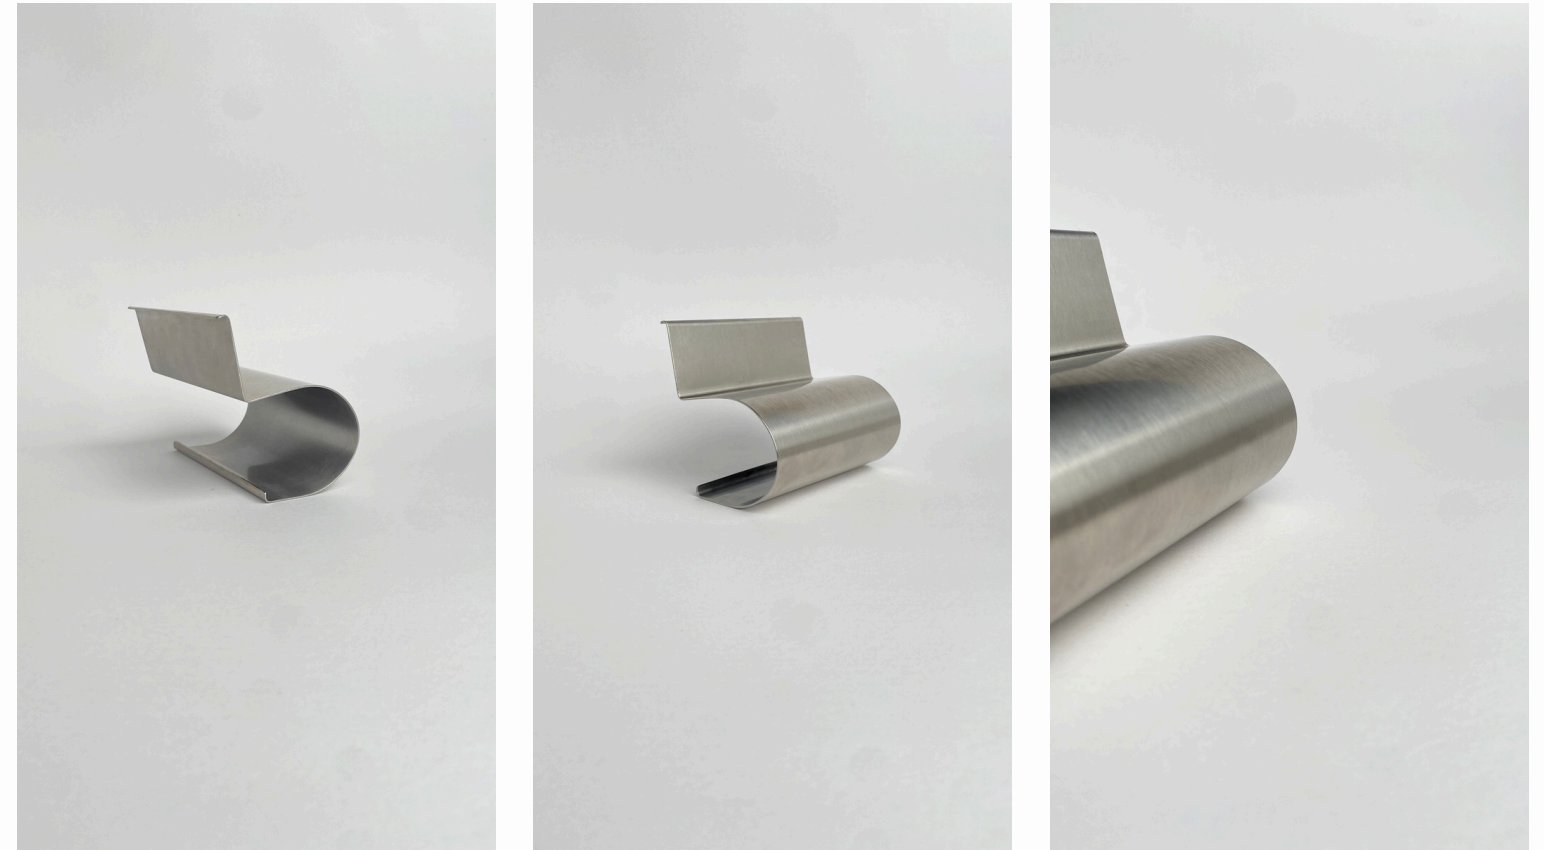

IM-007

Category:

Bench

Size:

1000mm x 700mm x 750mm (High)

Material:

3mm 304 Stainless Steel

Finish:

Brushed @ R12,995.00

Powder Coated @ R12,995.00