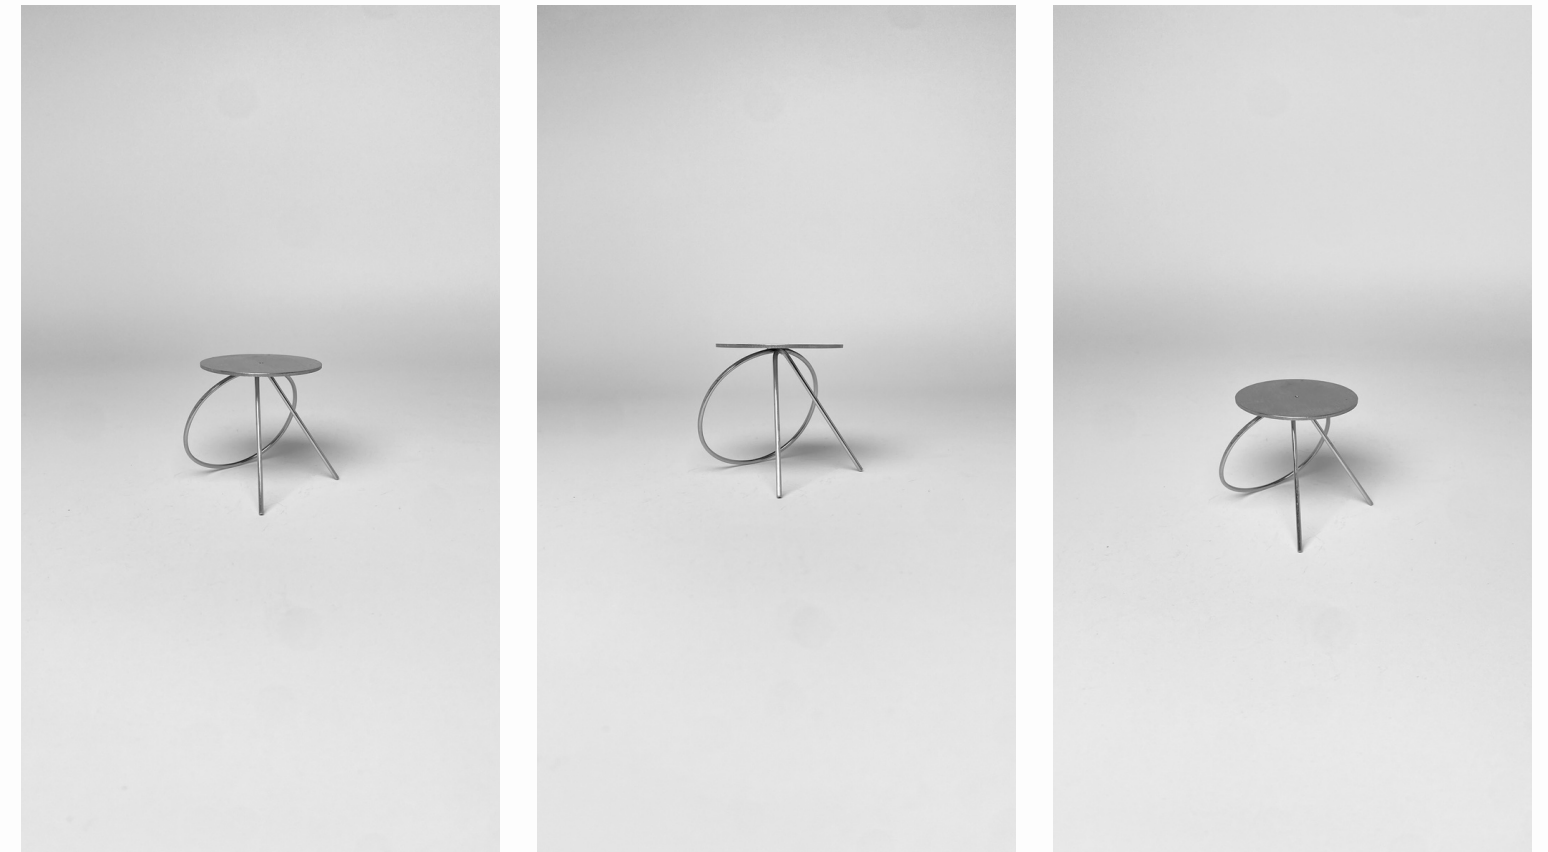

88-58

Category:
Coffee Table

Size:
400mm x 400mm x 500mm (High)

Material:
Top - 4mm 304 Stainless Steel
Legs - 16Ø Round Bar 304 Stainless Steel

Finish:
Brushed Top | Brushed Legs @ R6,145.00
Brushed Top | Powder Coat Legs @ R6,145.00
Brushed Top | Polished Legs @ R8,780.00

Powder Coat Top | Brushed Legs @ R6,145.00
Powder Coat Top | Polished Legs @ R8,780.00
Powder Coat Top | Powder Coat Legs @ R6,145.00