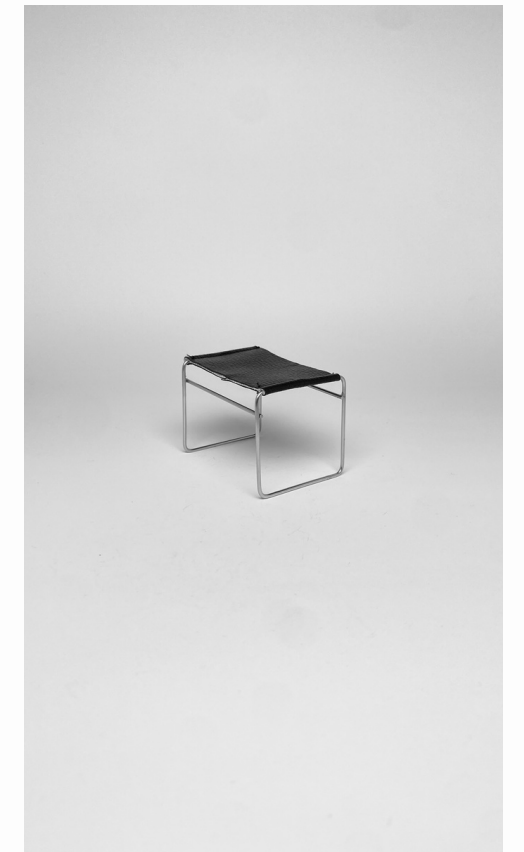

88-22

the.minimalist

11-11-2022

88-48

Category:

Bench

Size:

600mm x 450mm x 450mm (High)

Material:

Frame - 12Ø 304 Stainless Steel

Seat - Genuine Leather

Finish:

Brushed Frame @ R8,700.00

Polished Frame @ R11,330.00

Powder Coat Frame @ R8,700.00