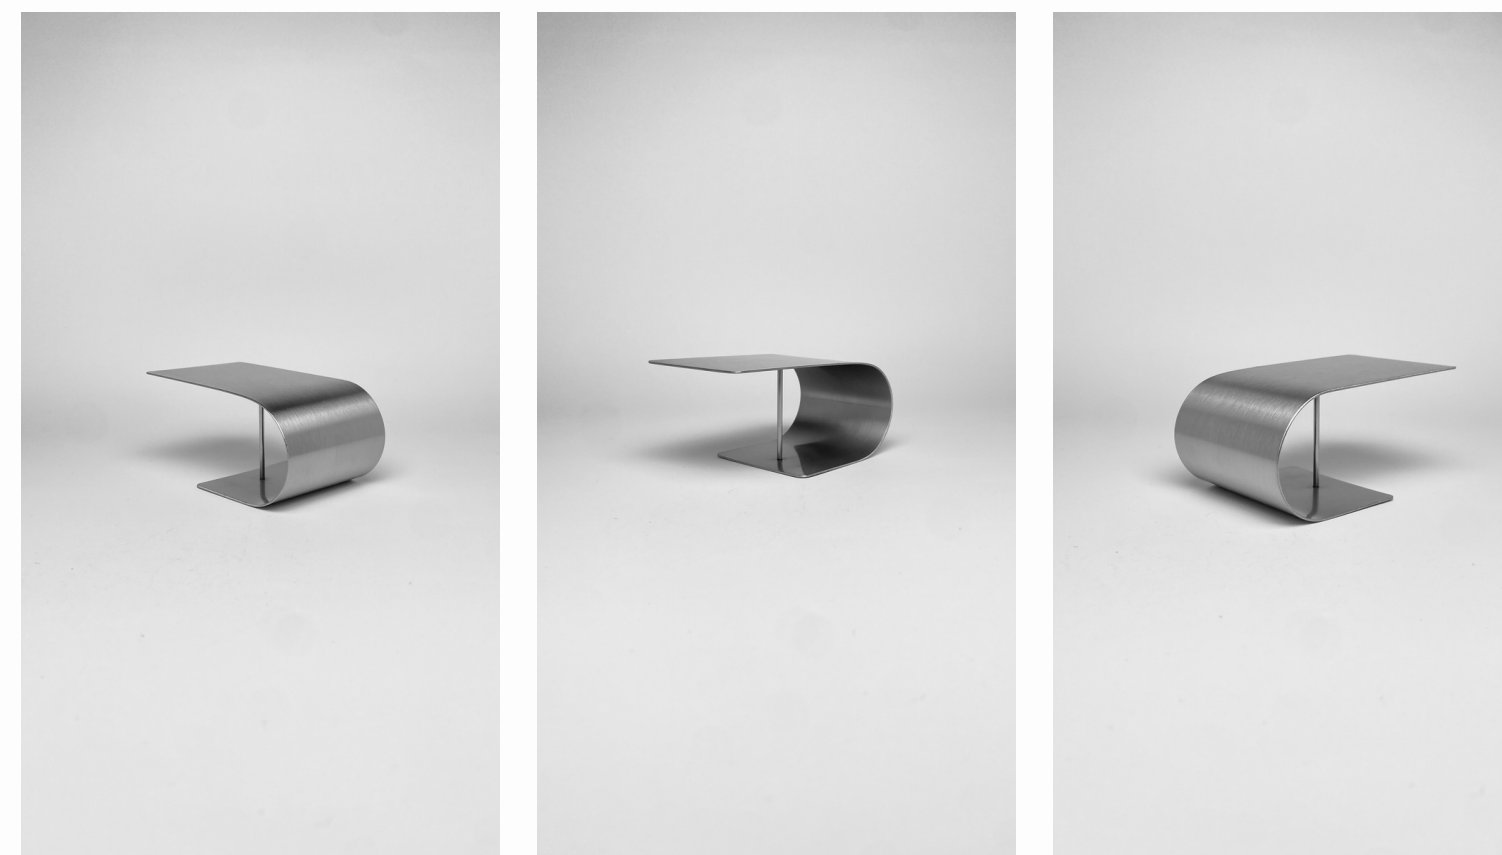

88-16

Category:
Coffee Table

Size:
600mm x 820mm x 370mm (High)

Material:
Top - 2mm 304 Stainless Steel
Legs - 16Ø Round Bar 304 Stainless Steel

Finish:
Brushed Top | Brushed Frame @ R9,880.00
Brushed Top | Powder Coat Frame @ R9,880.00
Brushed Top | Polished Frame @ R11,190.00

Powder Coat Top | Brushed Frame @ R9,880.00
Powder Coat Top | Polished Frame @ R11,190.00
Powder Coat Top | Powder Coat Frame @ R9,880.00

88-17

Category:
Coffee Table

Size:
600mm x 1000mm x 450mm (High)

Material:
Top - 4mm 304 Stainless Steel
Support - 16Ø Round Bar 304 Stainless Steel

Finish:
Brushed @ R12,880.00
Powder Coated @ R12,880.00

88-18

Category:

Wood Holder

Size:

920mm x 420mm x 970mm (High)

Material:

Top - 3mm 304 Stainless Steel