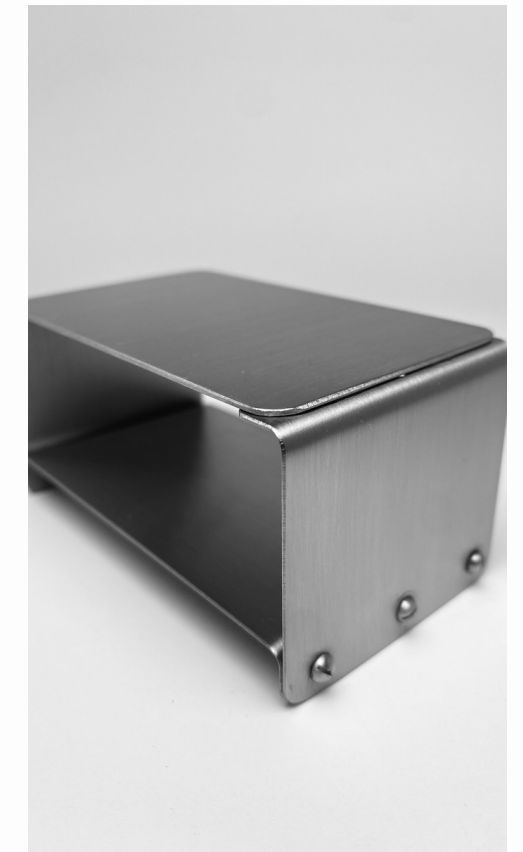

Frame - 16Ø Round bar 304 Stainless Steel

Finish:

Brushed Seat | Brushed Legs @ R6,260.00

Brushed Seat | Powder Coat Legs @ R6,260.00

Brushed Seat | Polished Legs @ R7,585.00

Powder Coat Seat | Brushed Legs @ R6,260.00

Powder Coat Seat | Polished Legs @ R7,585.00

Powder Coat Seat | Powder Coat Legs @ R6,260.00

88-09

Category:
Coffee Table

Size:
895mm x 500mm x 450mm (High)

Material:
3mm 304 Stainless Steel

Finish:
Brushed @ R11,995.00
Powder Coated @ R11,995.00