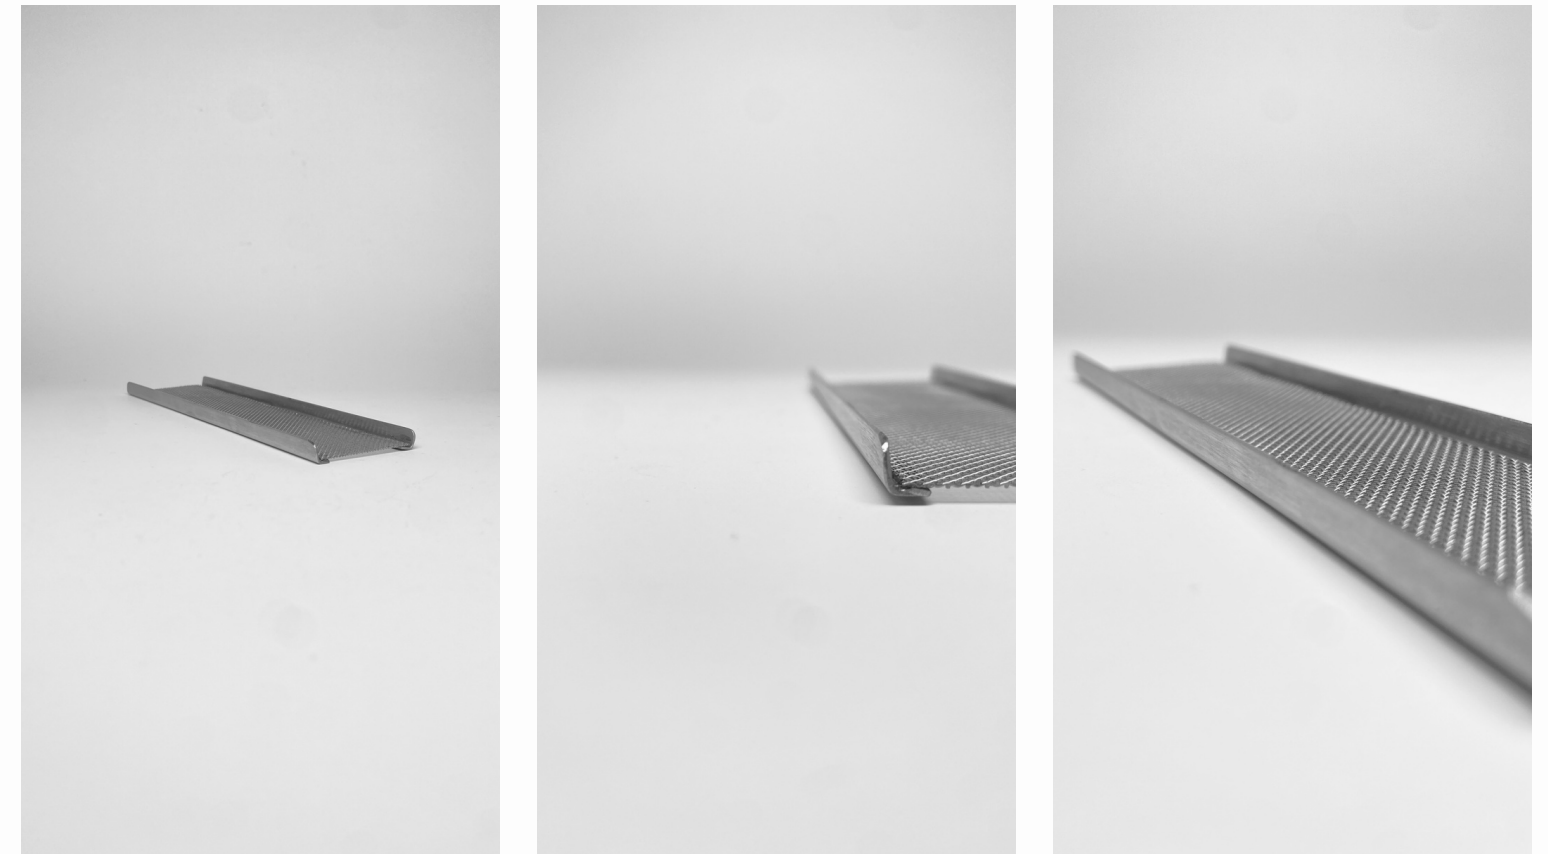

88-76

Category:
Shelving

Size:
1225mm x 200mm x 50mm (High)

Material:
Frame - 20 x 3 Angle 304 Stainless Steel
Top - SP25 304 Stainless Steel Wire Mesh

Finish:
Brushed @ R5,420.00
Powder Coated @ R5,420.00