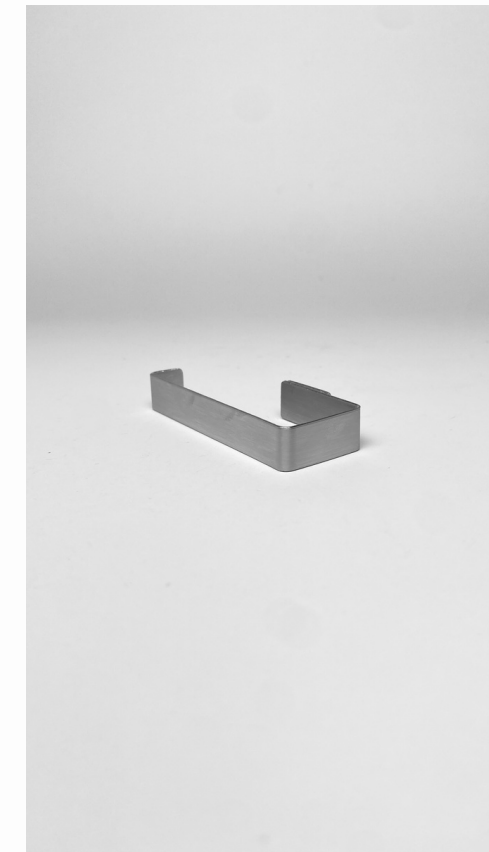

Category:
Towel Rail

Size:
635mm x 100mm x 100mm (High)

Material:
3mm 304 Stainless Steel

Finish:
Brushed @ R2,400.00
Powder Coated @ R2,400.00

88-22

the.minimalist

11-11-2022

88-64

Category:

Toilet Roll Holder

Size:

200mm x 75mm x 25mm (High)

Material:

3mm 304 Stainless Steel

Finish:

Brushed @ R990.00

Powder Coated @ R990.00

Polished @ R1910.00

88-65

Category:

Toilet Roll Holder

Size:

225mm x 70mm x 50mm (High)

Material: