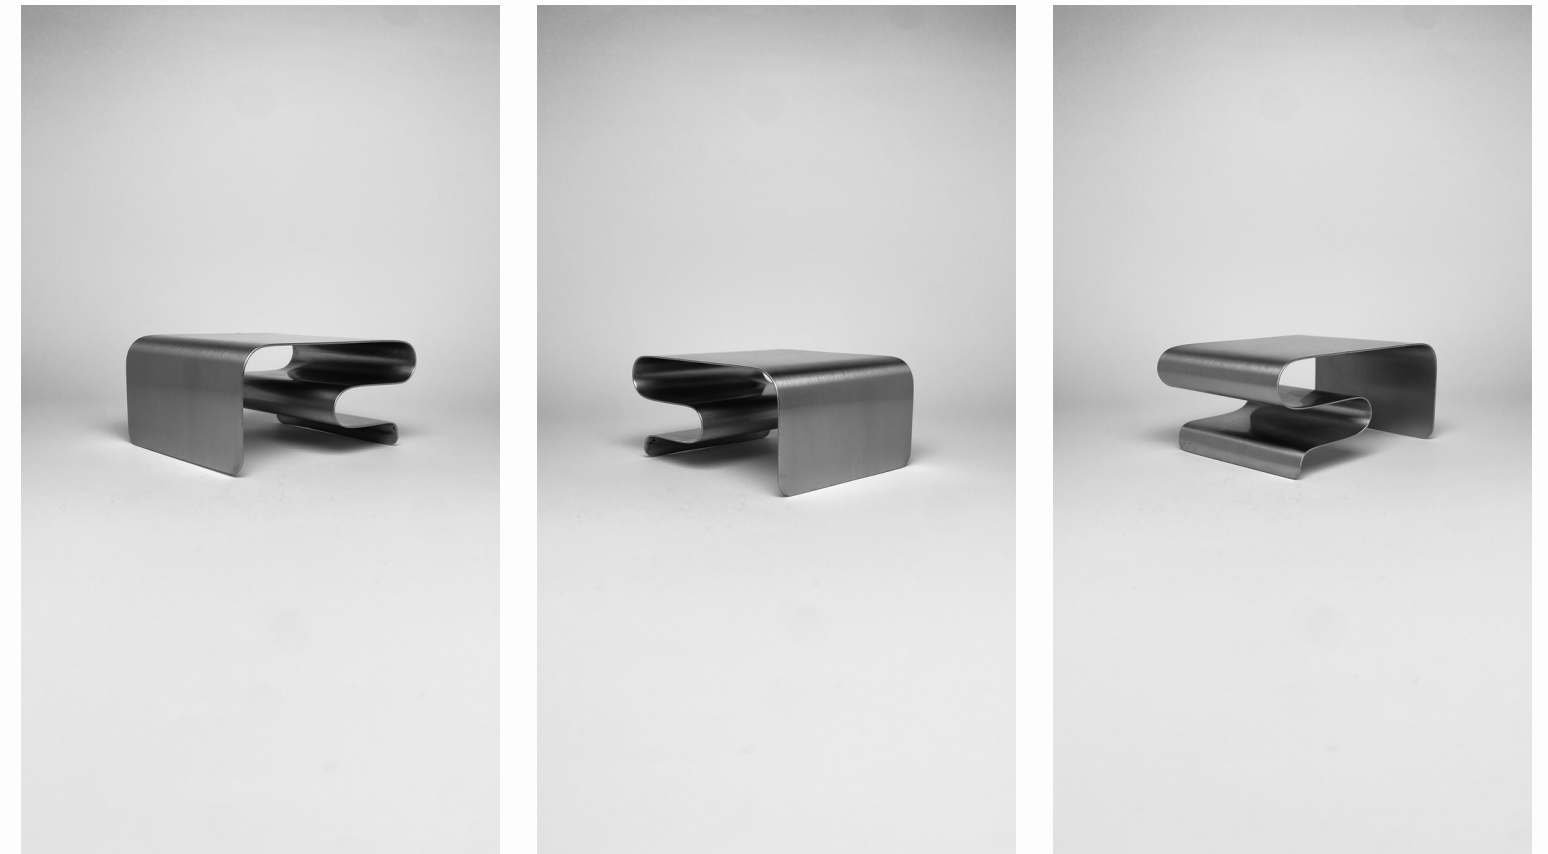

88-22

the.minimalist

11-11-2022

88-20

Category:
Coffee Table

Size::
1030mm x 800mm x 465mm (High)

Material:
4mm 304 Stainless Steel

Finish:
Brushed @ R37,370.00
Powder Coated @ R37,370.00