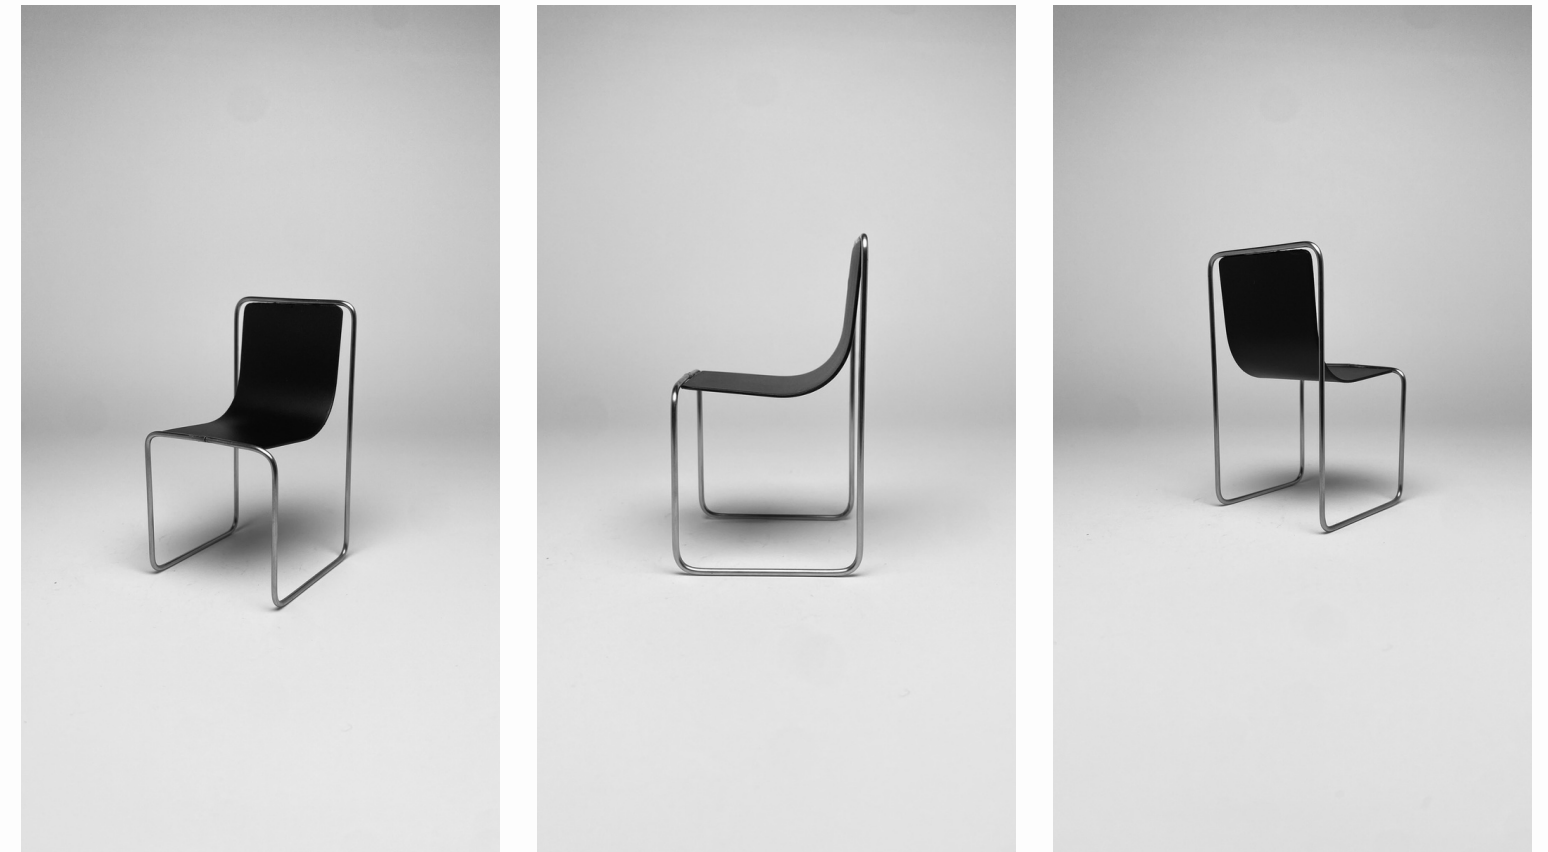

Frame - 16Ø Round bar 304 Stainless Steel

Finish:

Brushed Seat | Brushed Legs @ R6,260.00

Brushed Seat | Powder Coat Legs @ R6,260.00

Brushed Seat | Polished Legs @ R7,585.00

Powder Coat Seat | Brushed Legs @ R6,260.00

Powder Coat Seat | Polished Legs @ R7,585.00

Powder Coat Seat | Powder Coat Legs @ R6,260.00

88-09

Category:
Coffee Table

Size:
895mm x 500mm x 450mm (High)

Material:
3mm 304 Stainless Steel

Finish:
Brushed @ R11,995.00
Powder Coated @ R11,995.00