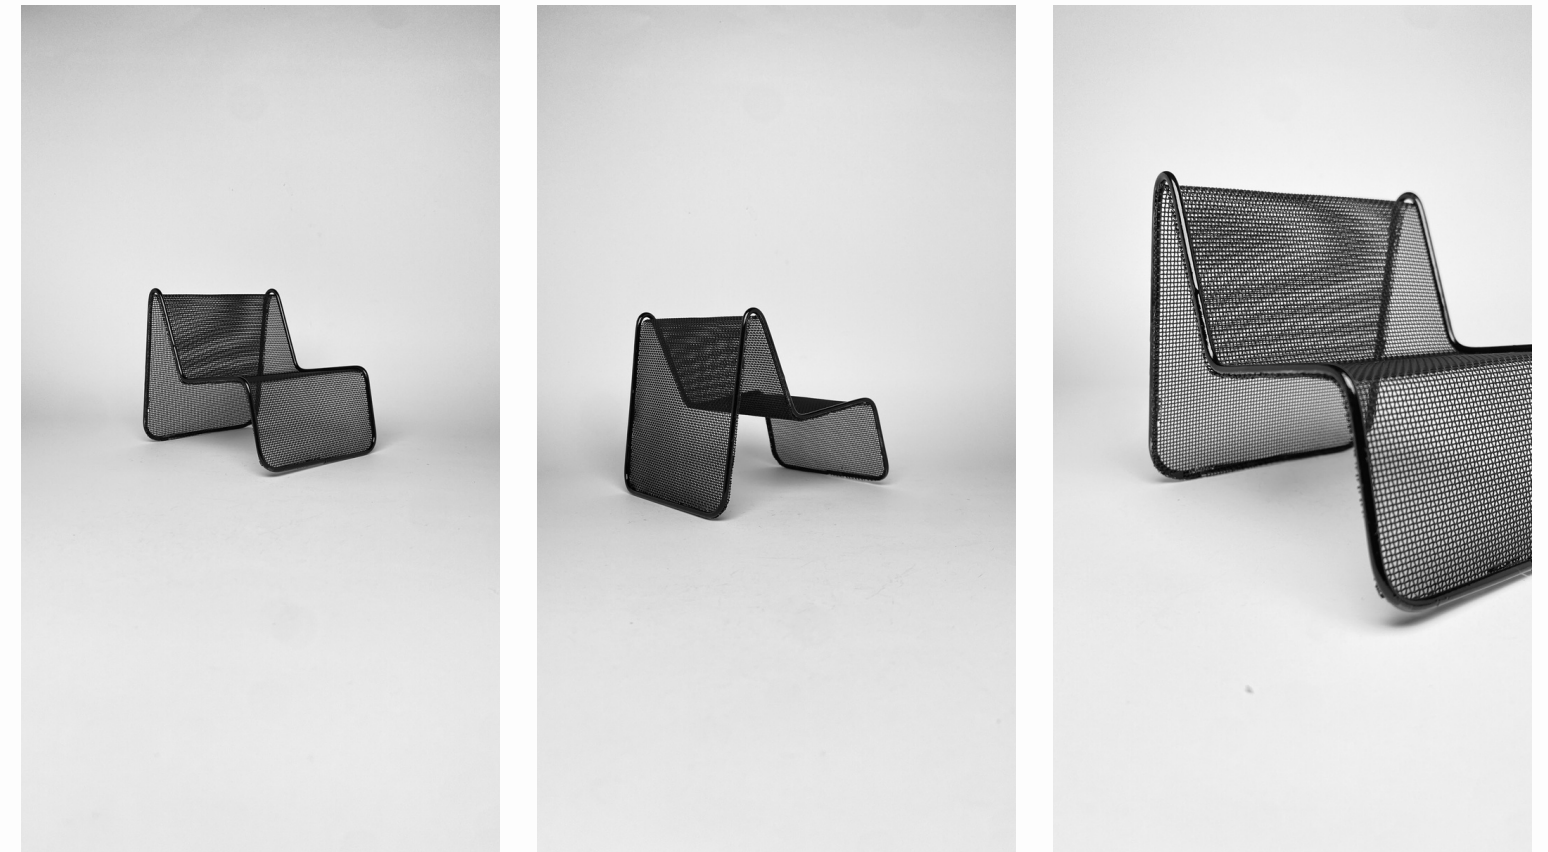

Powder Coat Seat | Powder Coat Frame @ R18,830.00

88-79

Category:

Magazine Holder

Size:

300mm x 220mm x 550mm (High)

Material:

Frame - 8Ø Round Bar 304 Stainless Steel