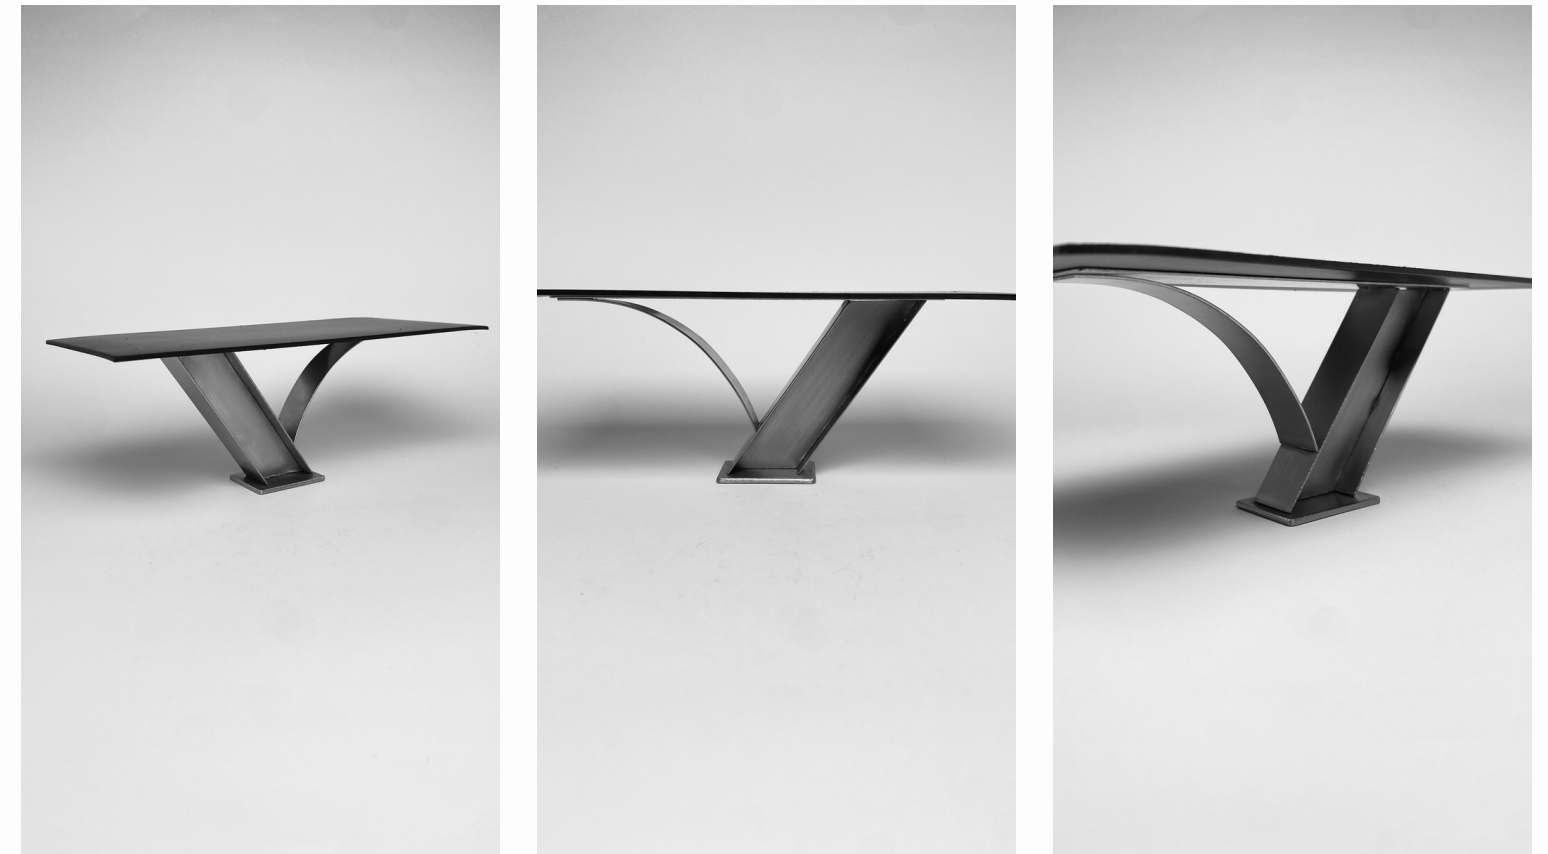

88-41

Category:

Dining Room Table

Size:

2000mm x 850mm x 750mm (High)

Material:

Top - 4mm 304 Stainless Steel

Legs - 10mm 304 Stainless Steel

Finish:

Brushed Top | Brushed Legs @ R41,130.00

Brushed Top | Powder Coat Legs @ R41,130.00

Powder Coat Top | Brushed Legs @ R41,130.00

Powder Coat Top | Powder Coat Legs @ R41,130.00