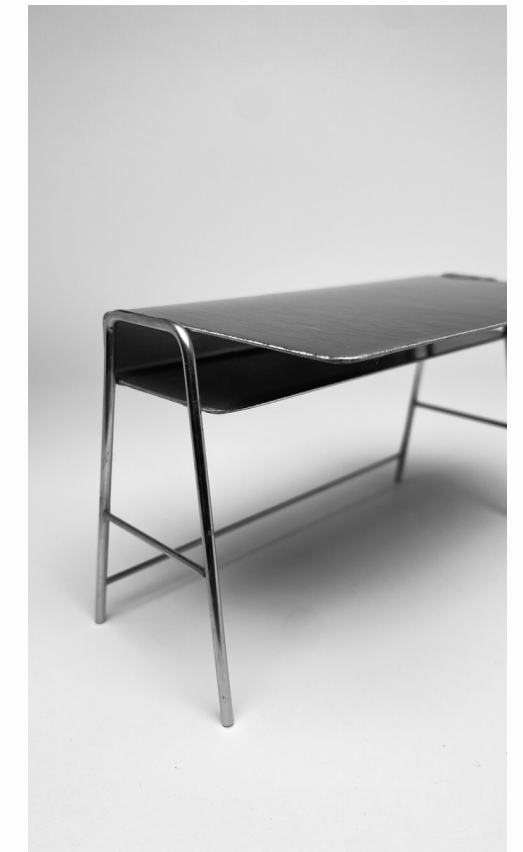

88-35

Category:

Desk

Size:

1250mm x 650mm x 750mm (High)

Material:

Top - 3mm 304 Stainless Steel

Legs - 20Ø Round Bar 304 Stainless Steel

Finish:

Brushed Top | Brushed Legs @ R18,550.00

Brushed Top | Powder Coat Legs @ R18,550.00

Brushed Top | Polished Legs @ R21,195.00

Powder Coat Top | Brushed Legs @ R18,550.00

Powder Coat Top | Polished Legs @ R21,195.00

Powder Coat Top | Powder Coat Legs @ R18,550.00