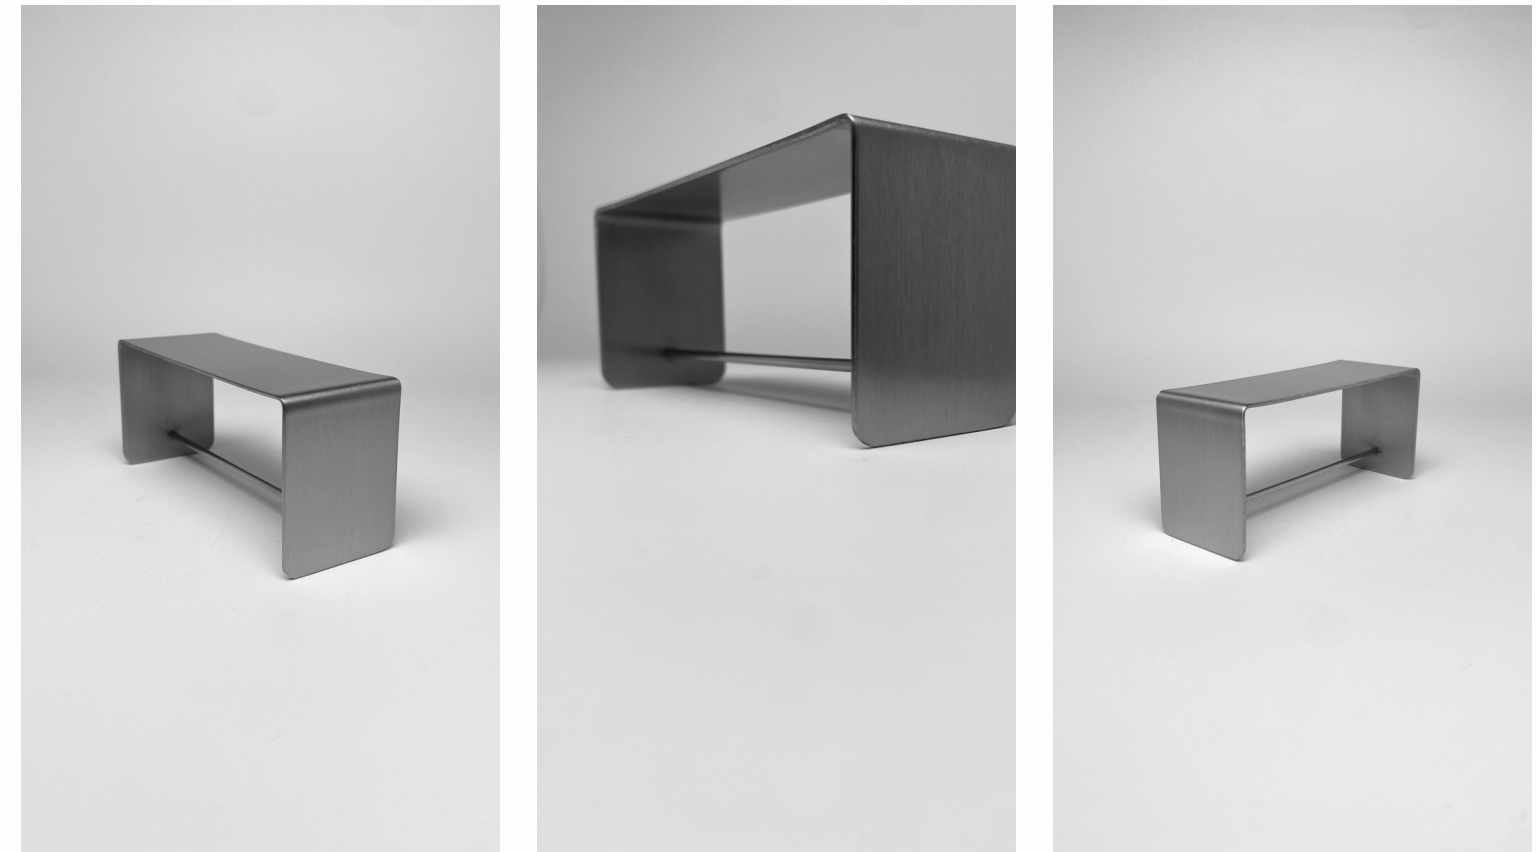

88-06

Category:

Bench

Size:

1000mm x 350mm x 450mm (High)

Material:

Top - 4mm 304 Stainless Steel

Support - 20 Ø Round Bar 304 Stainless Steel

Finish:

Brushed Seat | Brushed Support @ R9,085.00

Brushed Seat | Powder Coat Support @ R9,085.00

Brushed Seat | Polished Support @ R10,410.00

Powder Coat Seat | Brushed Support @ R9,085.00

Powder Coat Seat | Polished Support @ R10,410.00

Powder Coat Seat | Powder Coat Support @ R9,085.00