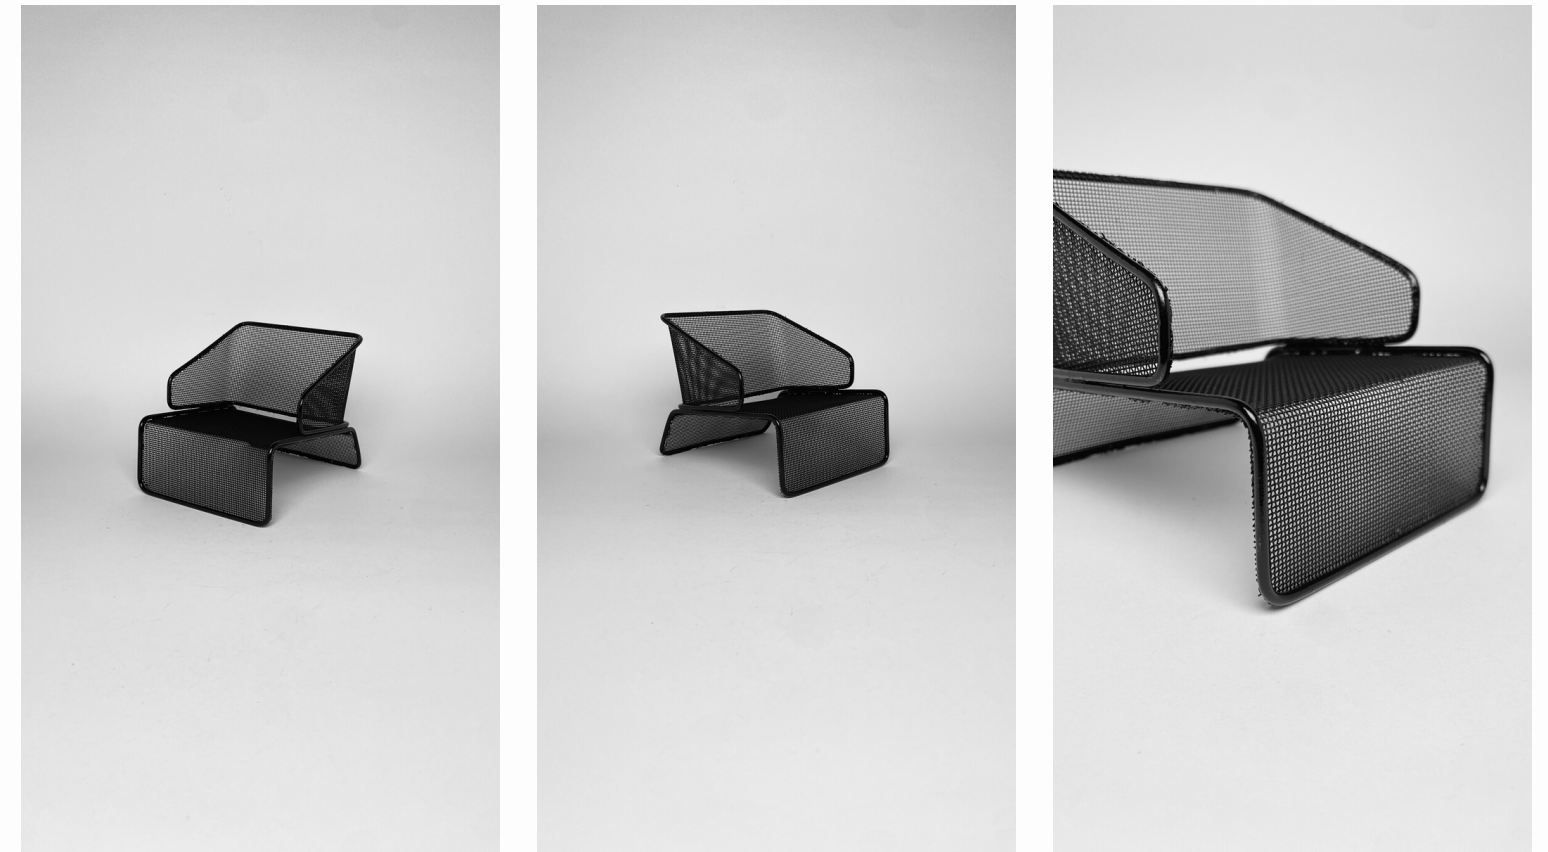

Powder Coat Seat | Powder Coat Frame @ R33,480.00

88-83

Category:

Couch

Size:

825mm x 825mm x 375mm (High)

Material:

Seat - SP25 304 Stainless Steel Wire Mesh