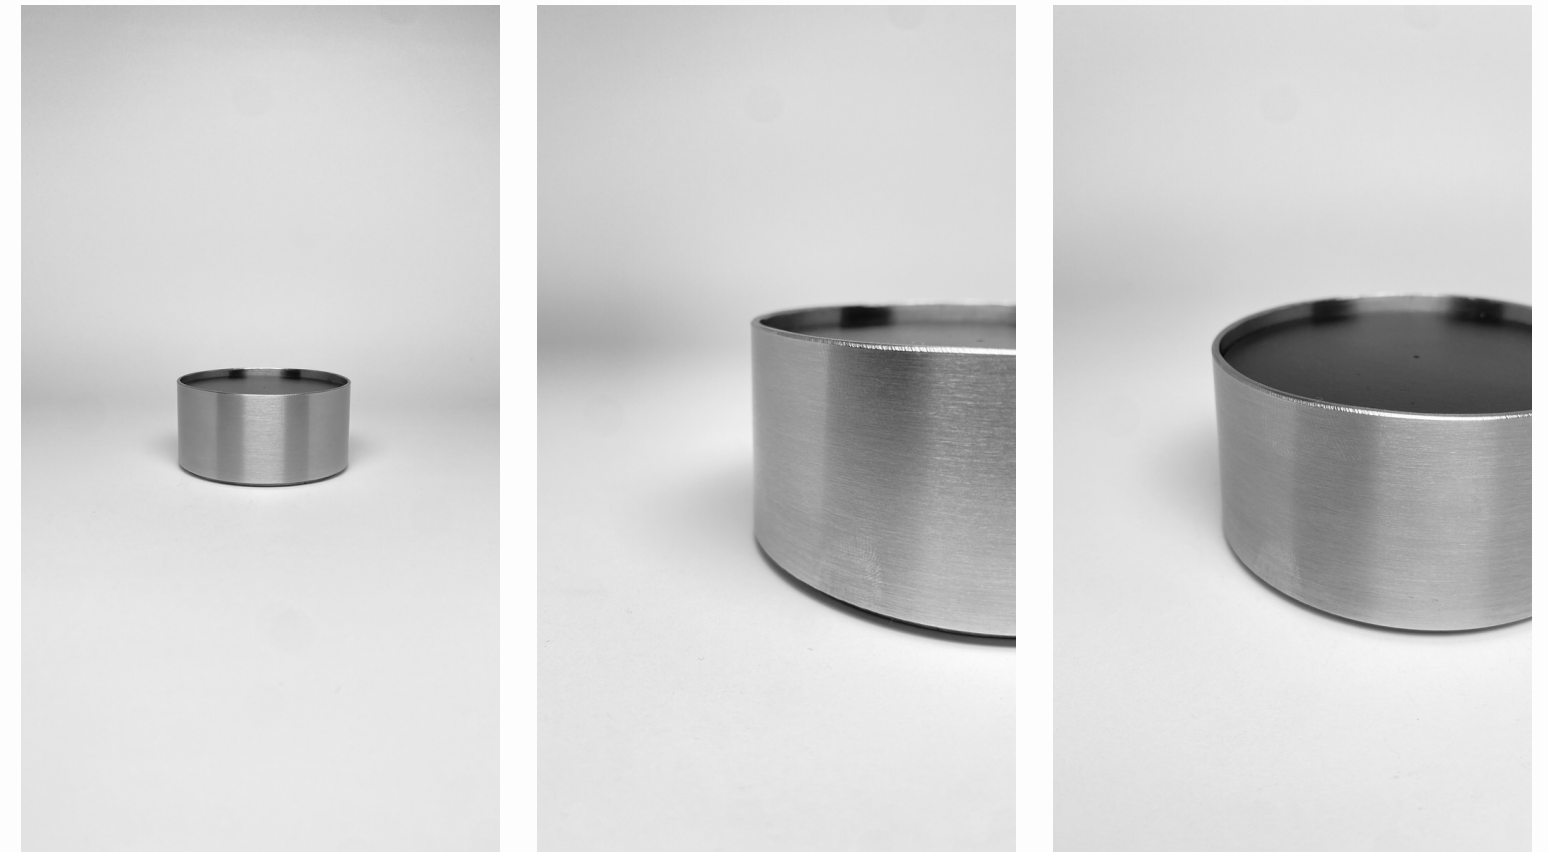

88-27

Category:
Coffee Table

Size:
800mm x 800mm x 375mm (High)

Material:
Top - 2mm 304 Stainless Steel
Body - 1.5mm 304 Stainless Steel

Finish:
Brushed Top | Brushed Body @ R14,780.00
Brushed Top | Powder Coat Body @ R14,780.00

Powder Coat Top | Brushed Body @ R14,780.00
Powder Coat Top | Powder Coat Body @ R14,780.00