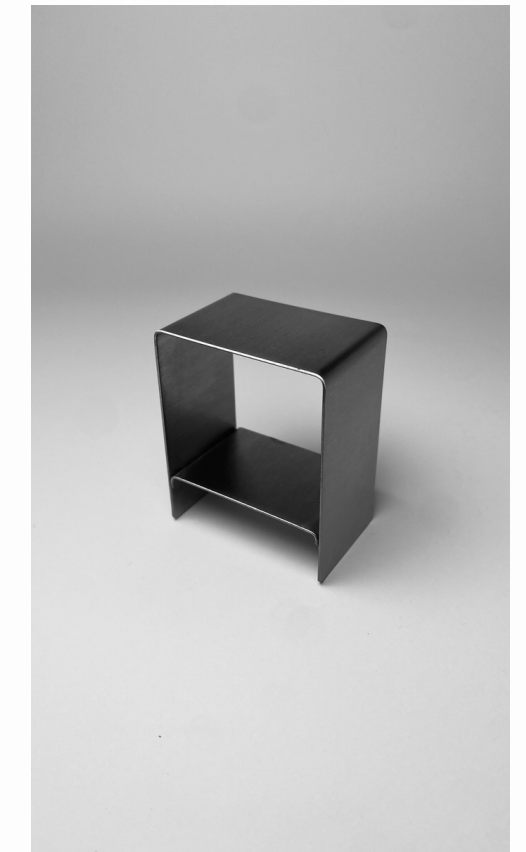

Powder Coat Top | Powder Coat Legs @ R15,780.00

88-22

the.minimalist

11-11-2022

88-02

Category:

Bed Side Table | Coffee Table

Size:

500mm x 350mm x 650mm (High)

Material:

3mm 304 Stainless Steel

Finish:

Brushed @ R6,240.00

Powder Coated @ R6,240.00

88-03

Category:

Chair

Size:

450mm x 450mm x 450mm (High)

Material:

Body - 4.5mm 304 Stainless Steel

Support - 8Ø Round Bar 304 Stainless Steel

Finish:

Brushed Seat | Brushed Support @ R7,360.00