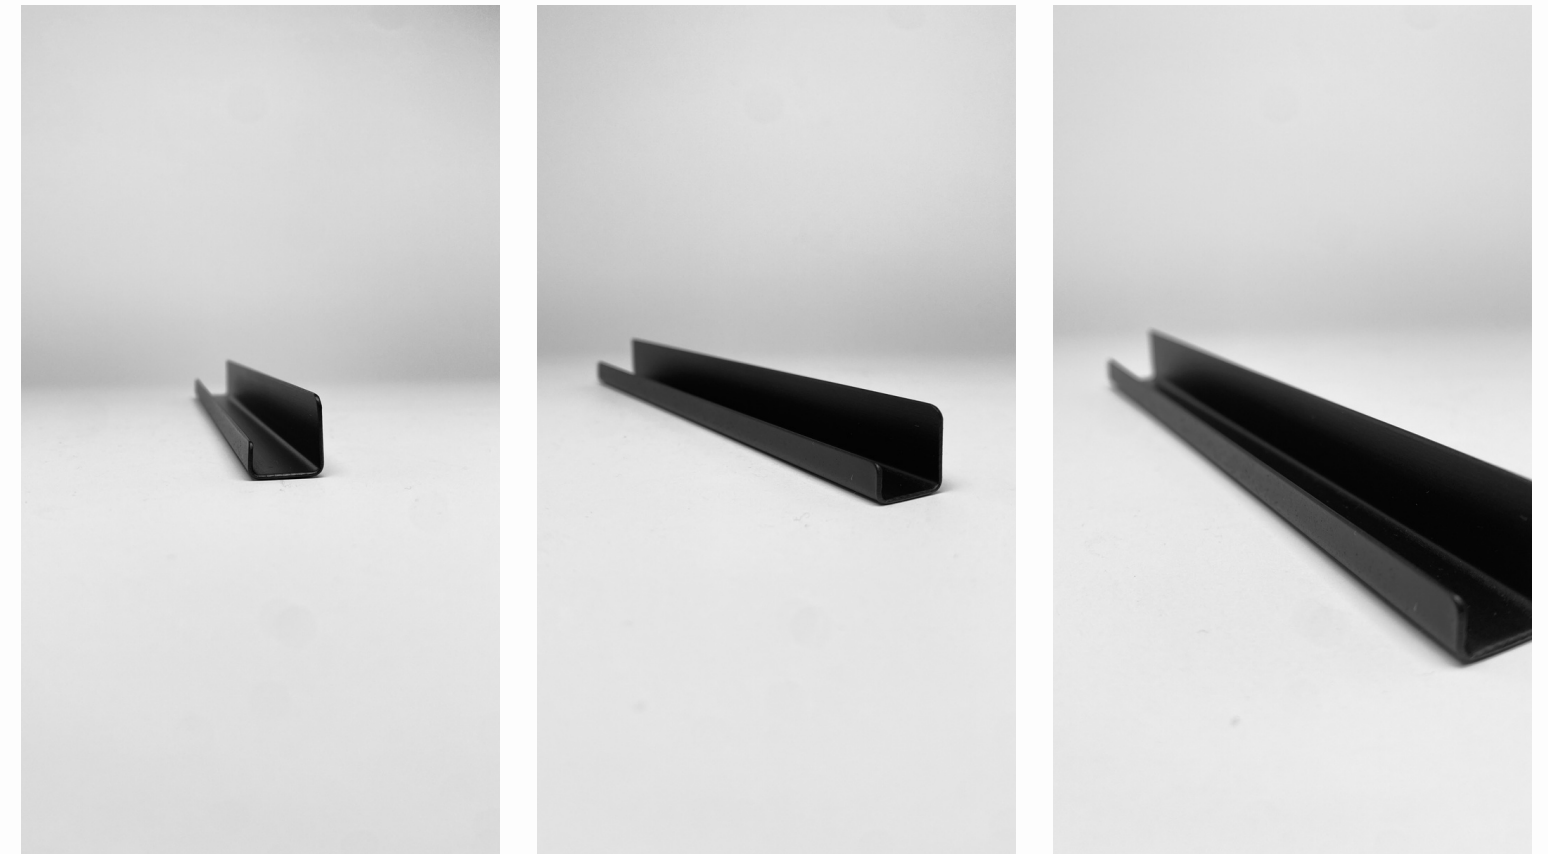

88-69

Category:
Shelving

Size:
700mm x 100mm x 25mm (High)

Material:
2mm 304 Stainless Steel

Finish:
Brushed @ R665.00
Powder Coated @ R665.00

88-70

Category:
Shelving

Size:
800mm x 75mm x 75mm (High)

Material:
2mm 304 Stainless Steel

Finish:
Brushed @ R1,990.00
Powder Coated @ R1,990.00
Polished @ R2,660.00

88-22

the.minimalist

11-11-2022

88-71

Category:
Shelving

Size:
2000mm x 250mm x 300mm (High)