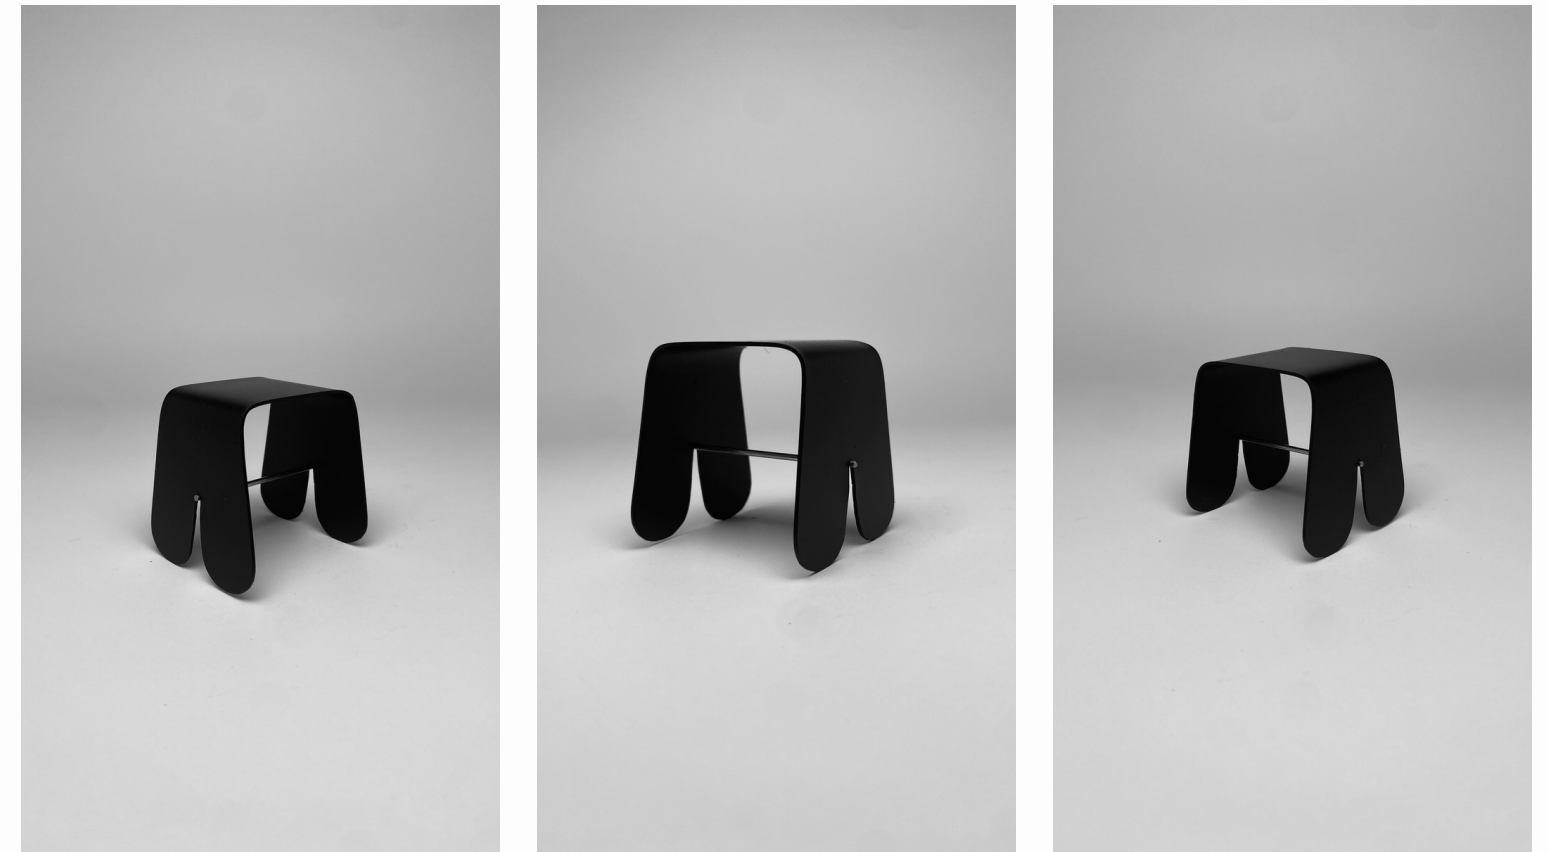

88-03

Category:

Chair

Size:

450mm x 450mm x 450mm (High)

Material:

Body - 4.5mm 304 Stainless Steel

Support - 8Ø Round Bar 304 Stainless Steel

Finish:

Brushed Seat | Brushed Support @ R7,360.00

Brushed Seat | Powder Coat Support @ R7,360.00

Brushed Seat | Polished Support @ R8,235.00

Powder Coat Seat | Brushed Support @ R7,360.00

Powder Coat Seat | Polished Support @ R8,235.00

Powder Coat Seat | Powder Coat Support @ R7,360.00