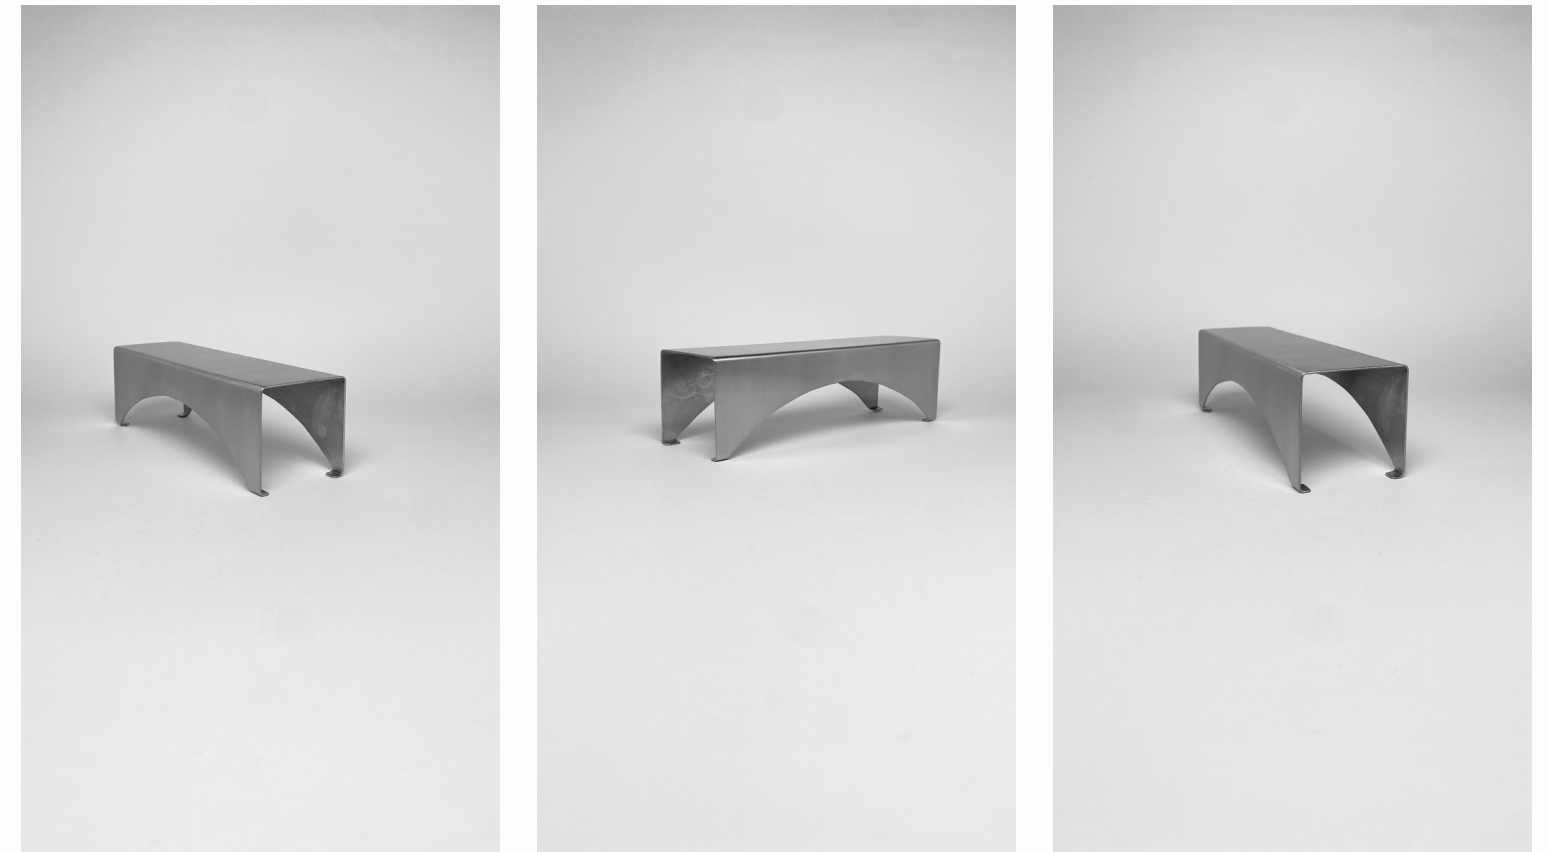

88-22

the.minimalist

11-11-2022

88-22

Category:
Bench

Size:
1500mm x 450mm x 450mm (High)

Material:
4mm 304 Stainless Steel

Finish:
Brushed @ R17,895.00
Powder Coated @ R17,895.00