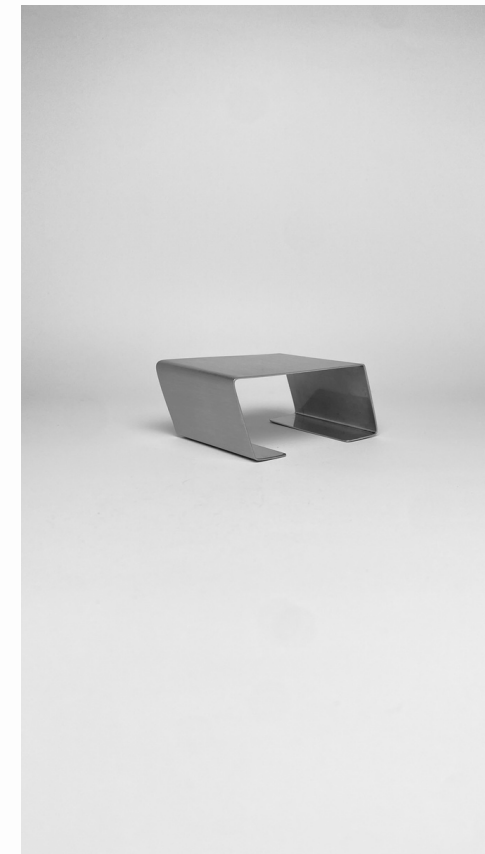

88-22

the.minimalist

11-11-2022

88-19

Category:
Coffee Table

Size:
940mm x 600mm x 350mm (High)

Material:
3mm 304 Stainless Steel

Finish:
Brushed @ R7,965.00
Powder Coated @ R7,965.00