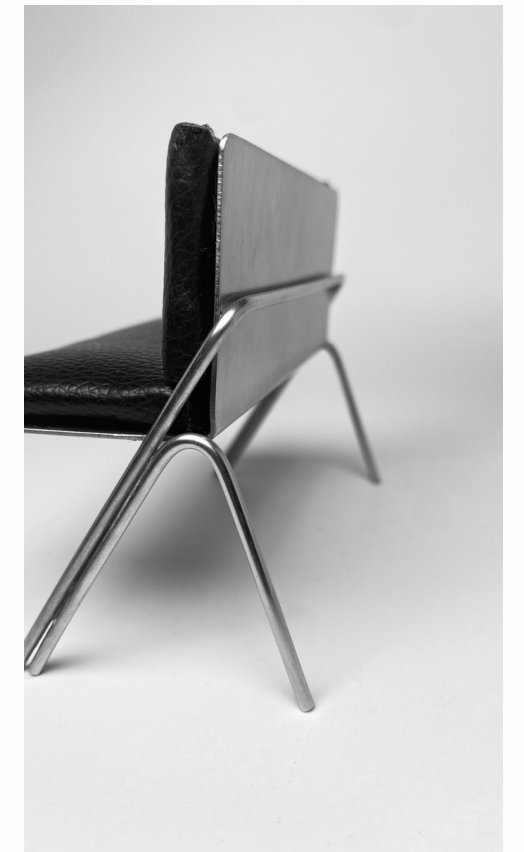

1000mm x 600mm x 750mm (High)

Material:

Base - 3mm 304 Stainless Steel

Frame - 25Ø 304 Stainless Steel

Seat - Genuine Leather

Finish:

Brushed & Powder Coated Variants @ R22,875.00

Variant with Polished Legs @ R22,875.00