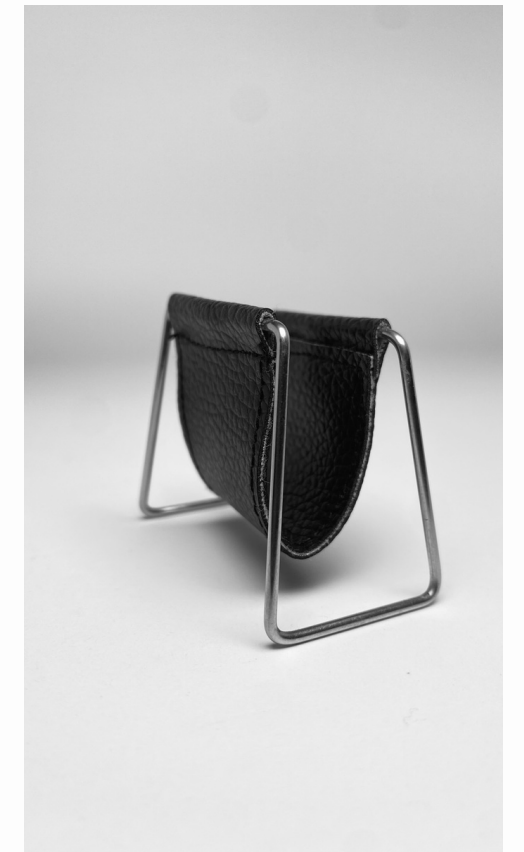

88-51

Category:

Magazine Holder

Size:

400mm x 300mm x 350mm (High)

Material:

Frame - 12Ø Round Bar 304 Stainless Steel
Holder - Genuine Leather

Finish:

Brushed Frame @ R5,350.00
Polished Frame @ R7,305.00
Powder Coat Frame @ R5,350.00