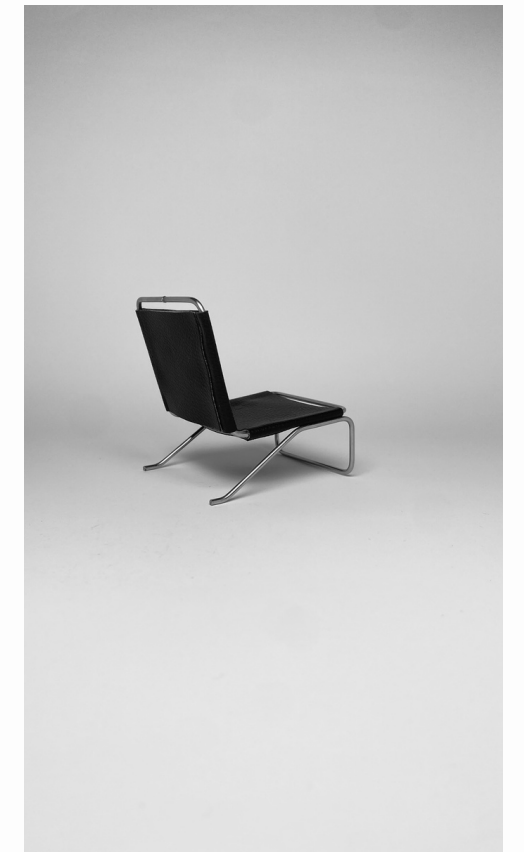

600mm x 800mm x 700mm (High)

Material:

Frame - 25Ø Round Bar 304 Stainless Steel

Seat - Genuine Leather

Finish:

Brushed Frame @ R17,230.00

Polished Frame @ R22,495.00

Powder Coat Frame @ R17,230.00