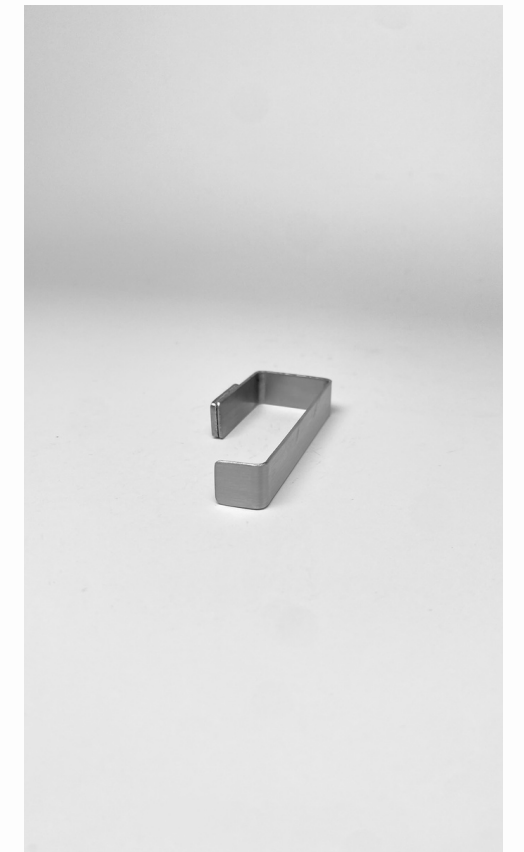

Category:
Towel Rail

Size:
635mm x 100mm x 100mm (High)

Material:
3mm 304 Stainless Steel

Finish:
Brushed @ R2,400.00
Powder Coated @ R2,400.00

88-22

the.minimalist

11-11-2022

88-64

Category:

Toilet Roll Holder

Size:

200mm x 75mm x 25mm (High)

Material:

3mm 304 Stainless Steel

Finish:

Brushed @ R990.00

Powder Coated @ R990.00

Polished @ R1910.00

88-65

Category:

Toilet Roll Holder

Size:

225mm x 70mm x 50mm (High)

Material: