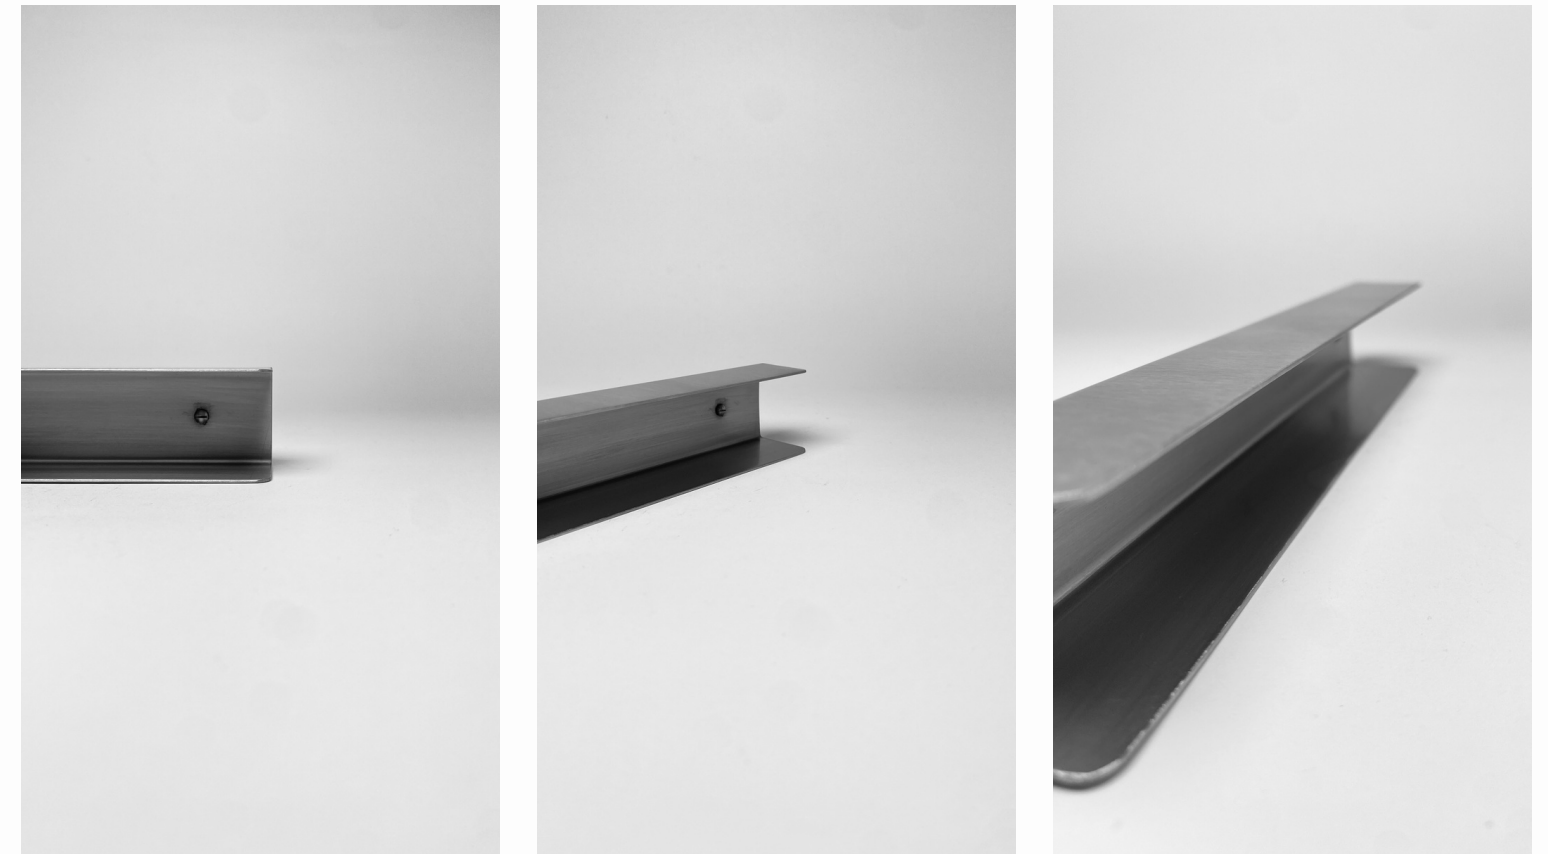

88-69

Category:
Shelving

Size:
700mm x 100mm x 25mm (High)

Material:
2mm 304 Stainless Steel

Finish:
Brushed @ R665.00
Powder Coated @ R665.00

88-70

Category:
Shelving

Size:
800mm x 75mm x 75mm (High)

Material:
2mm 304 Stainless Steel

Finish:
Brushed @ R1,990.00
Powder Coated @ R1,990.00
Polished @ R2,660.00

88-22

the.minimalist

11-11-2022

88-71

Category:
Shelving

Size:
2000mm x 250mm x 300mm (High)

Material:
2mm 304 Stainless Steel

Finish:
Brushed @ R6,540.00
Powder Coated @ R6,540.00

88-72

Category:

Shelving

Size:

500mm x 120mm x 120mm (High)

Material: