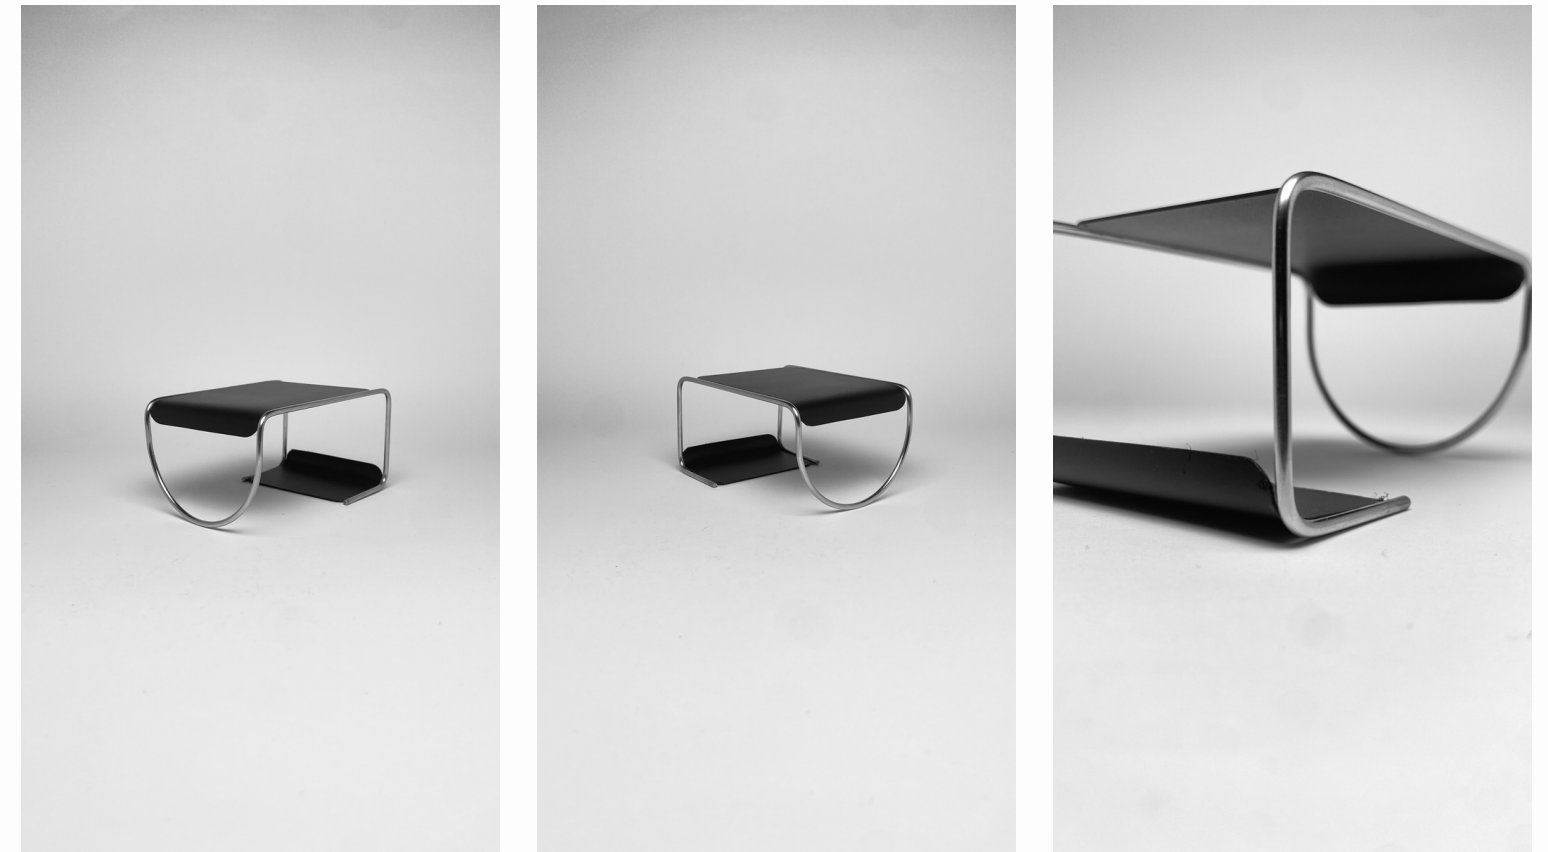

88-16

Category:
Coffee Table

Size:
600mm x 820mm x 370mm (High)

Material:
Top - 2mm 304 Stainless Steel
Legs - 16Ø Round Bar 304 Stainless Steel

Finish:
Brushed Top | Brushed Frame @ R9,880.00
Brushed Top | Powder Coat Frame @ R9,880.00
Brushed Top | Polished Frame @ R11,190.00

Powder Coat Top | Brushed Frame @ R9,880.00
Powder Coat Top | Polished Frame @ R11,190.00
Powder Coat Top | Powder Coat Frame @ R9,880.00

88-17

Category:
Coffee Table

Size:
600mm x 1000mm x 450mm (High)

Material:
Top - 4mm 304 Stainless Steel
Support - 16Ø Round Bar 304 Stainless Steel