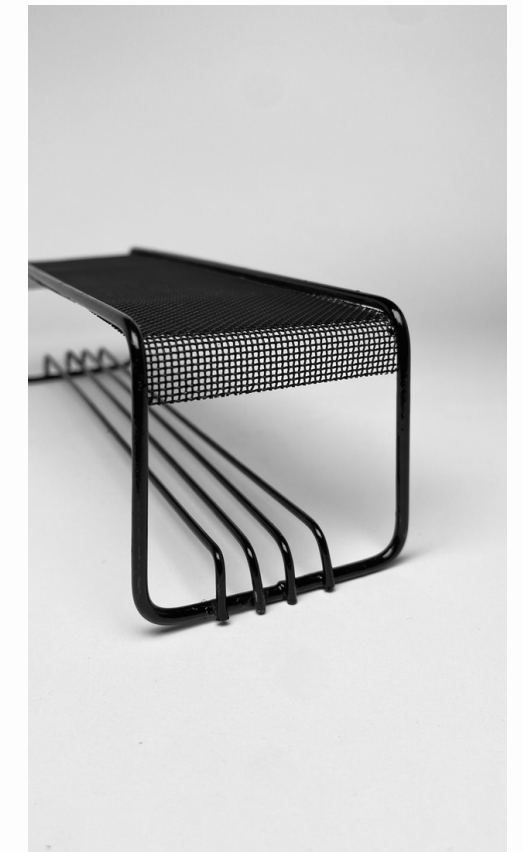

Frame - 20Ø Round Bar 304 Stainless Steel

Finish:

Brushed Seat | Brushed Frame @ R15,640.00

Brushed Seat | Powder Coat Frame @ R15,640.00

Powder Coat Seat | Brushed Frame @ R15,640.00

Powder Coat Seat | Powder Coat Frame @ R15,640.00