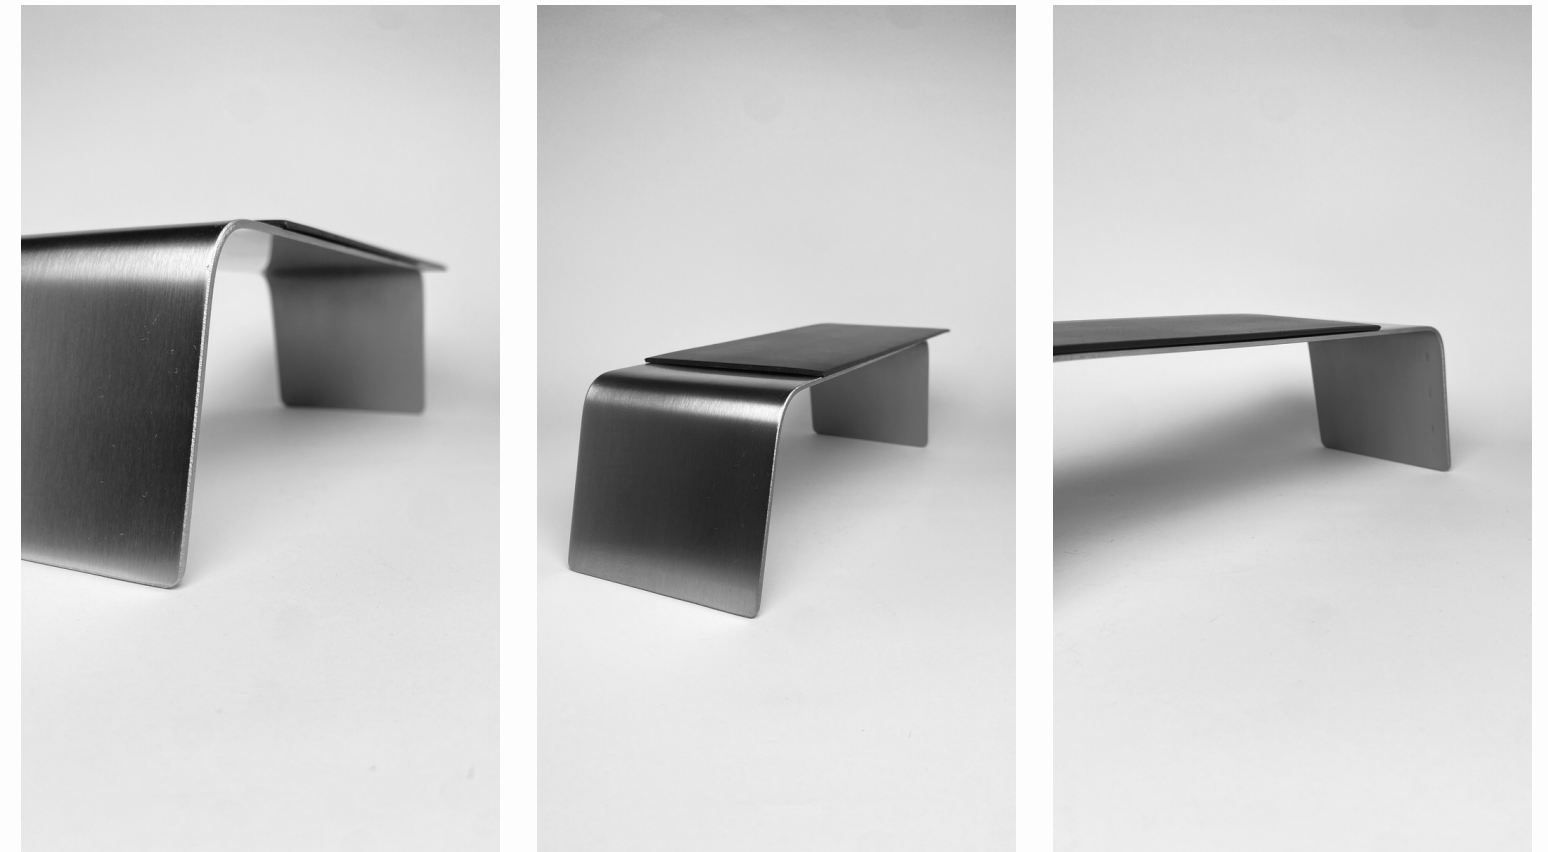

Legs - 2mm 304 Stainless Steel

Finish:

Brushed Top | Brushed Legs @ R38,975.00

Brushed Top | Powder Coat Legs @ R38,975.00

Powder Coat Top | Brushed Legs @ R38,975.00

Powder Coat Top | Powder Coat Legs @ R38,975.00