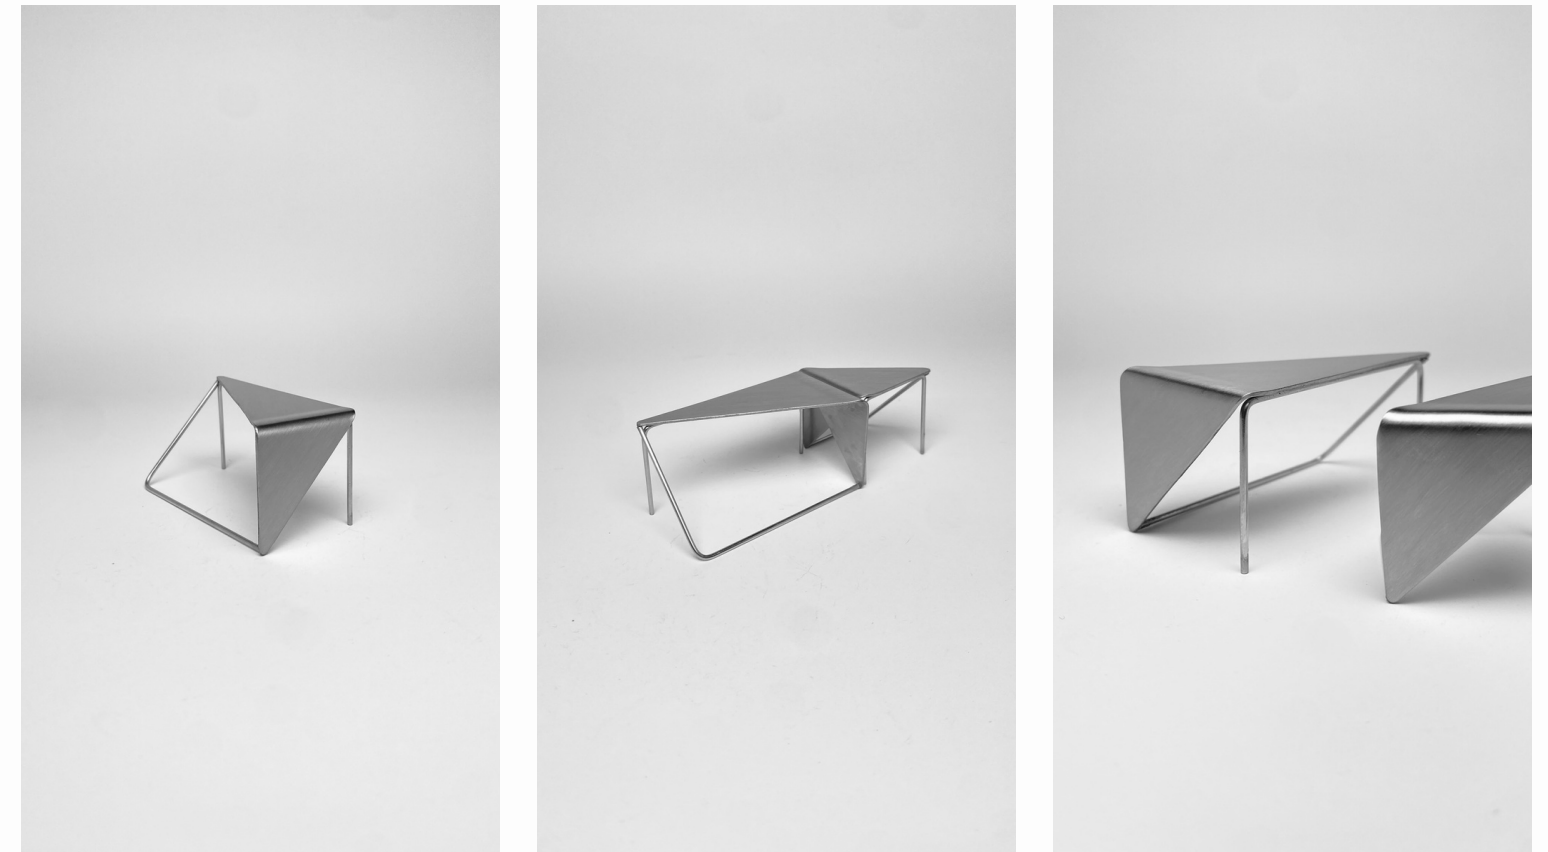

88-59

Category:
Coffee Table

Size Options:

A: 350mm x 350mm x 350mm (High)

B: 350mm x 500mm x 350mm (High)

C: 700mm x 350mm x 350mm (High)

Material:

Top - 2mm 304 Stainless Steel

Frame - 8Ø Round Bar 304 Stainless Steel

Finish:

A:

Brushed Top | Brushed Frame @ R4,110.00

B:

Brushed Top | Brushed Frame @ R4,500.00

C:

Brushed Top | Brushed Frame @ R4,710.00