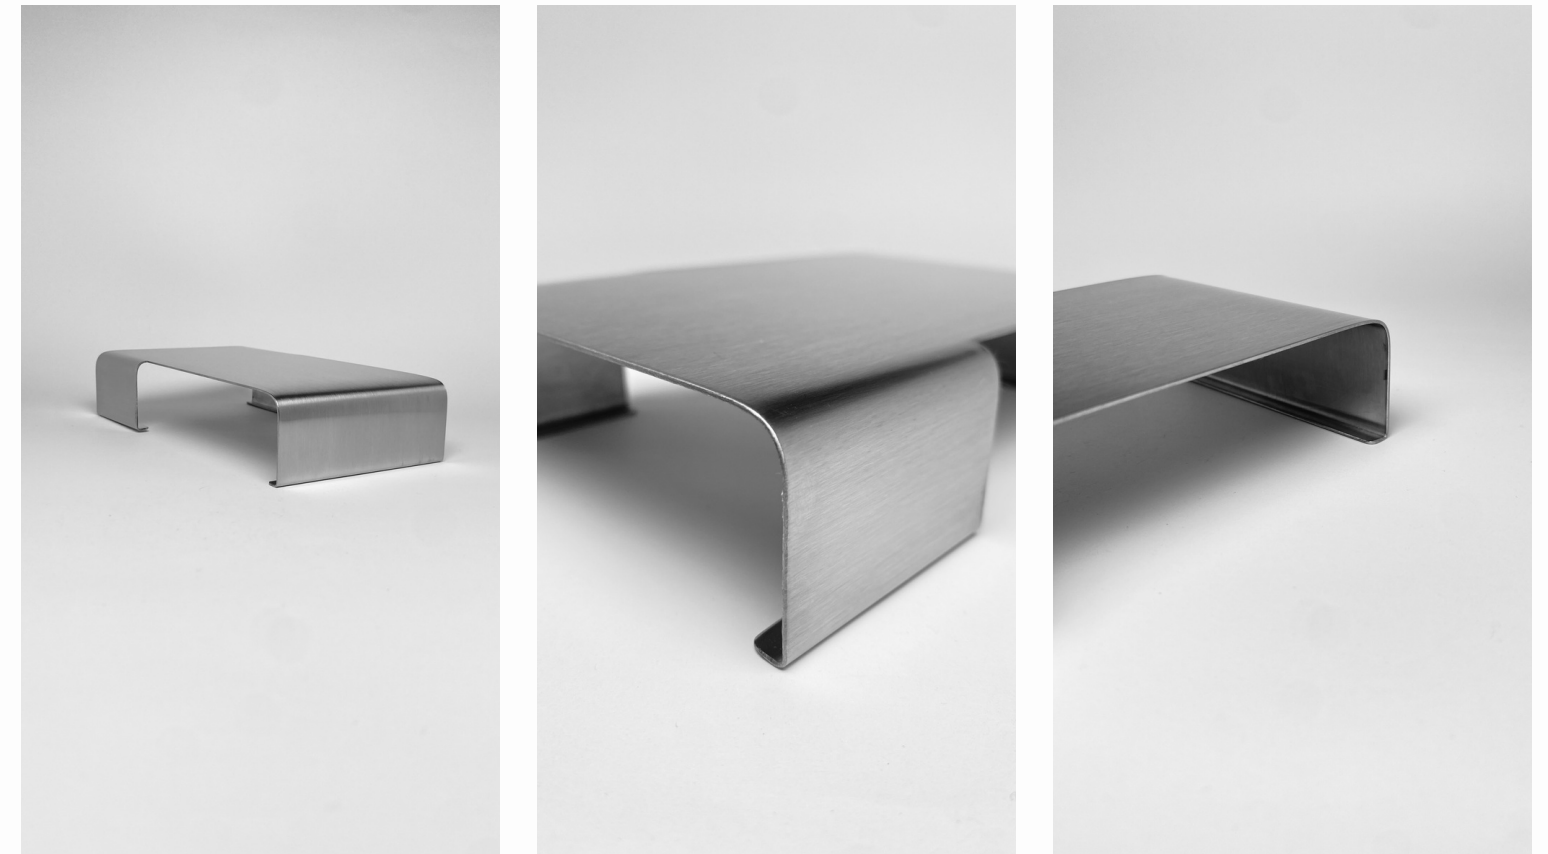

88-22

the.minimalist

11-11-2022

88-24

Category:
Coffee Table

Size:
1500mm x 1000mm x 350mm (High)

Material:
4mm 304 Stainless Steel

Finish:
Brushed @ R24,395.00
Powder Coated @ R24,395.00