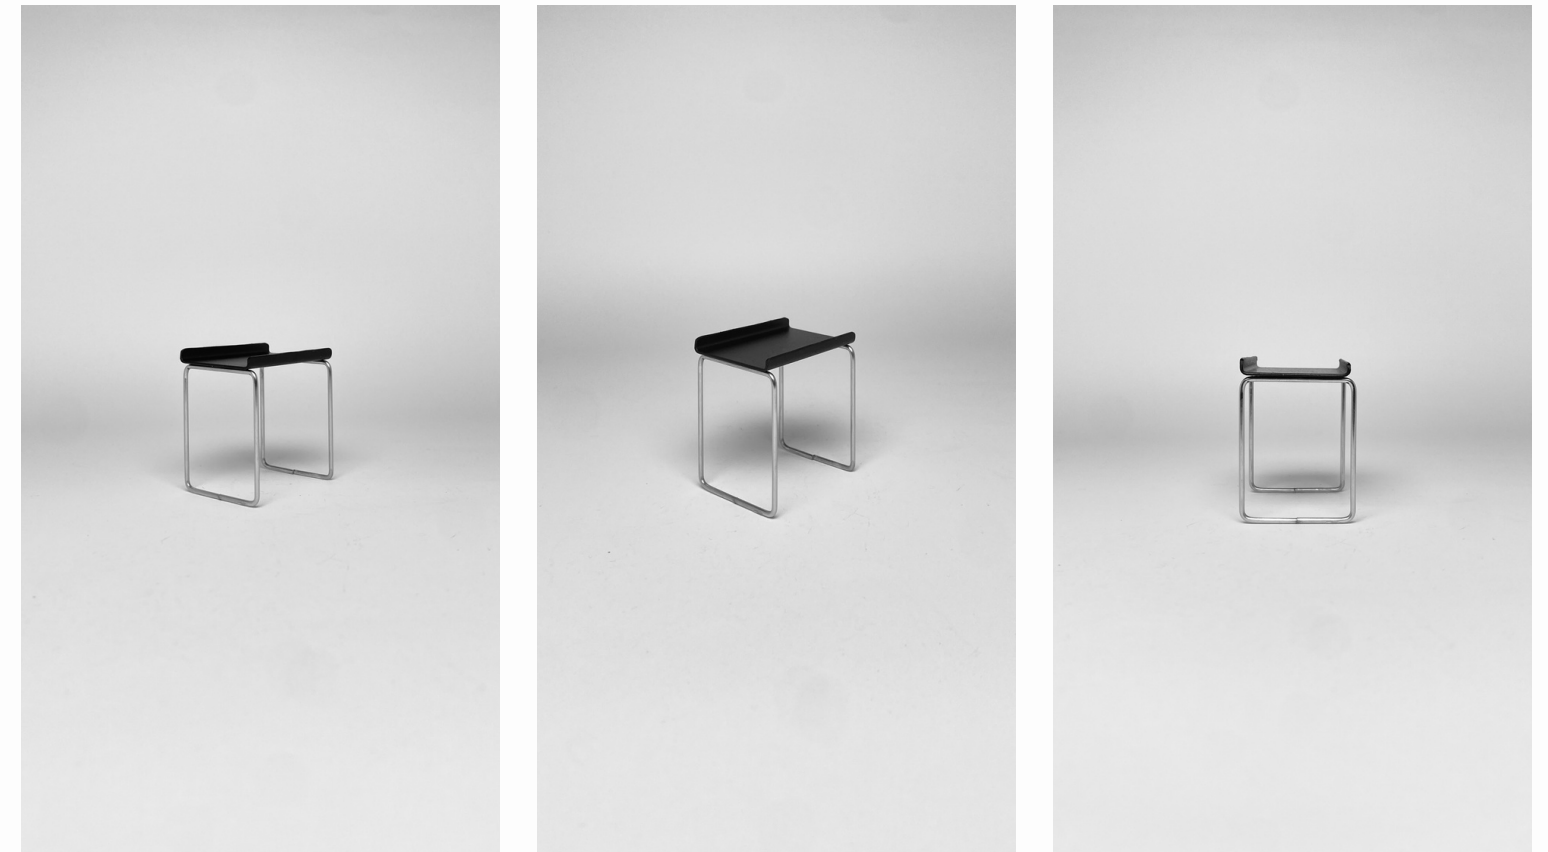

Powder Coat Seat | Powder Coat Frame @ R5,005.00

88-22

the.minimalist

11-11-2022

88-57

Category:
Pot Plant Holder

Size:
1400mm x 200mm x 820mm (High)

Material:
16Ø Round Bar 304 Stainless Steel