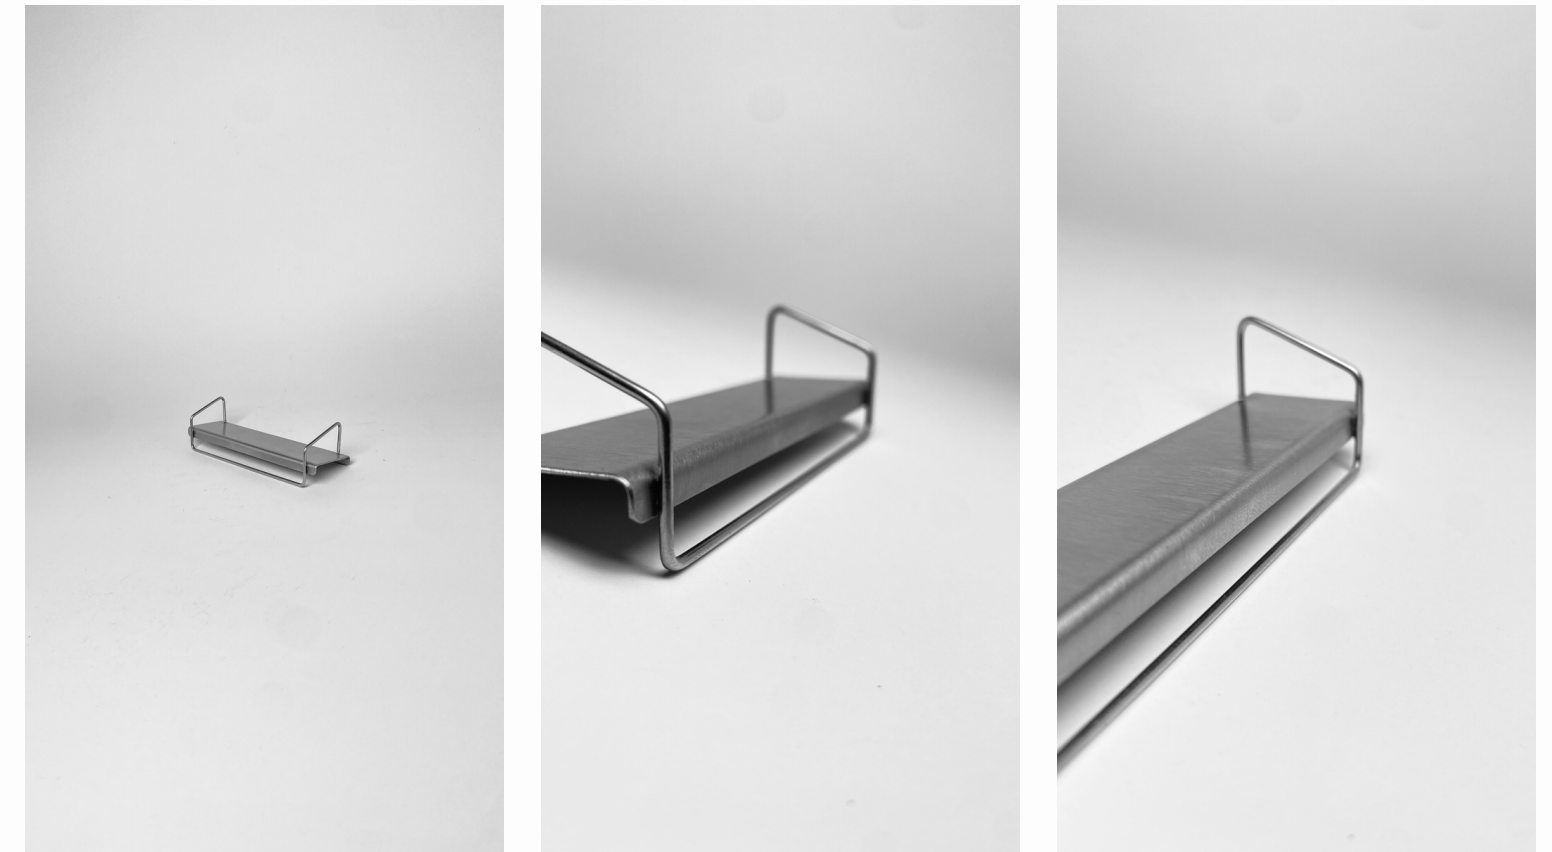

88-72

Category:

Shelving

Size:

500mm x 120mm x 120mm (High)

Material:

Top - 2mm 304 Stainless Steel

Support - 6Ø Round Bar 304 Stainless Steel

Finish:

Brushed Top | Brushed Support @ R1,545.00

Brushed Top | Powder Coat Support @ R1,545.00

Brushed Top | Polished Support @ R2,200.00

Powder Coat Top | Brushed Support @ R1,545.00

Powder Coat Top | Polished Support @ R2,200.00

Powder Coat Top | Powder Coat Support @ R1,545.00