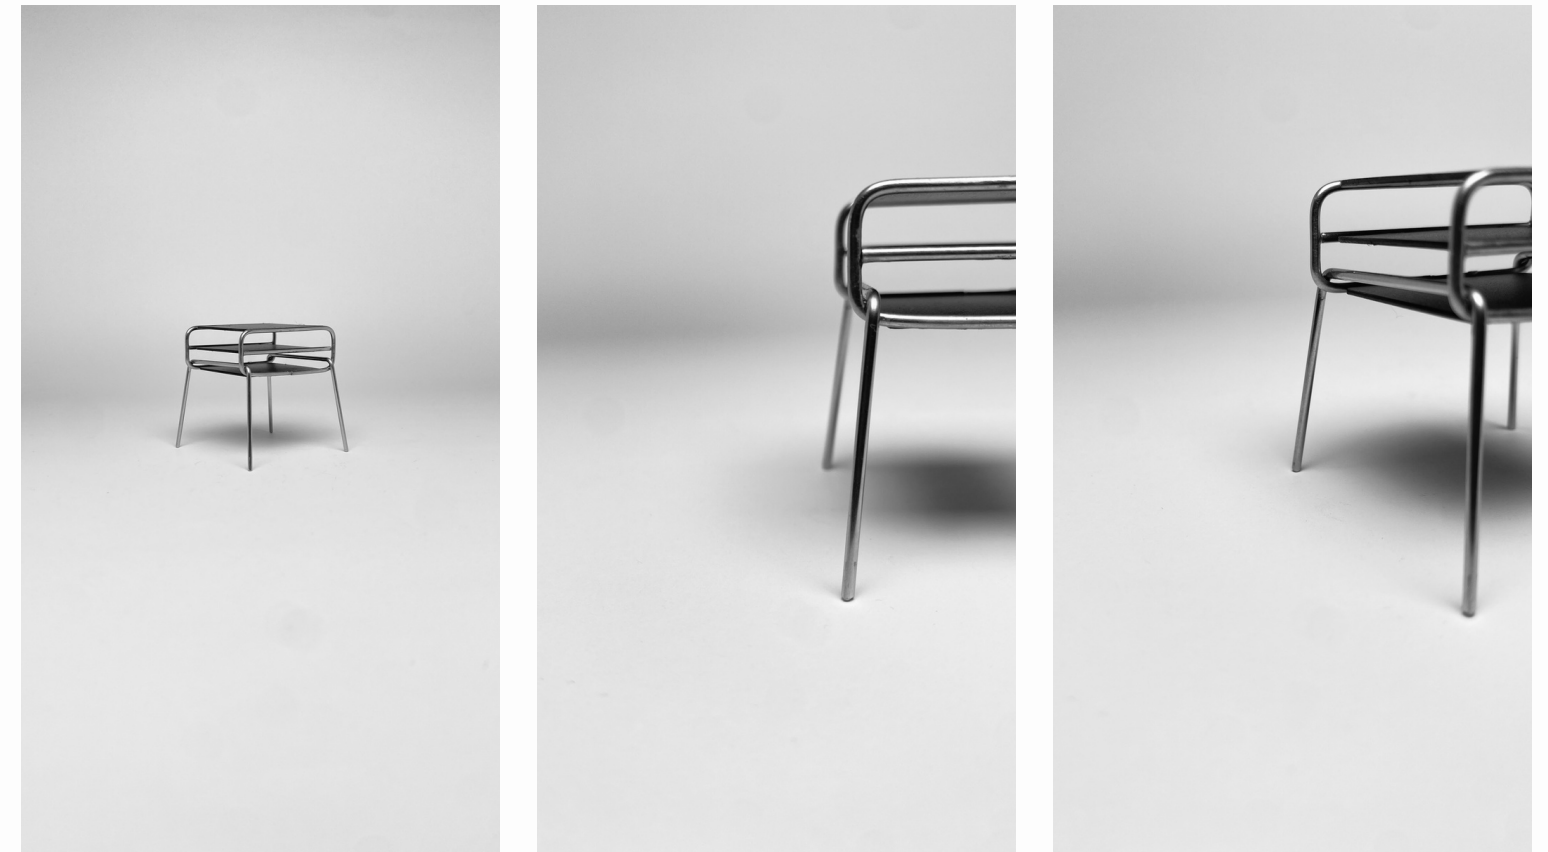

88-46

Category:
Coffee Table

Size:
430mm x 430mm x 450mm (High)

Material:
Top - 2mm 304 Stainless Steel
Frame - 8Ø Round Bar 304 Stainless Steel

Finish:
Brushed Top | Brushed Frame @ R5,210.00
Brushed Top | Powder Coat Frame @ R5,210.00
Brushed Top | Polished Frame @ R6,535.00

Powder Coat Top | Brushed Frame @ R5,210.00
Powder Coat Top | Polished Frame @ R6,535.00
Powder Coat Top | Powder Coat Frame @ R5,210.00