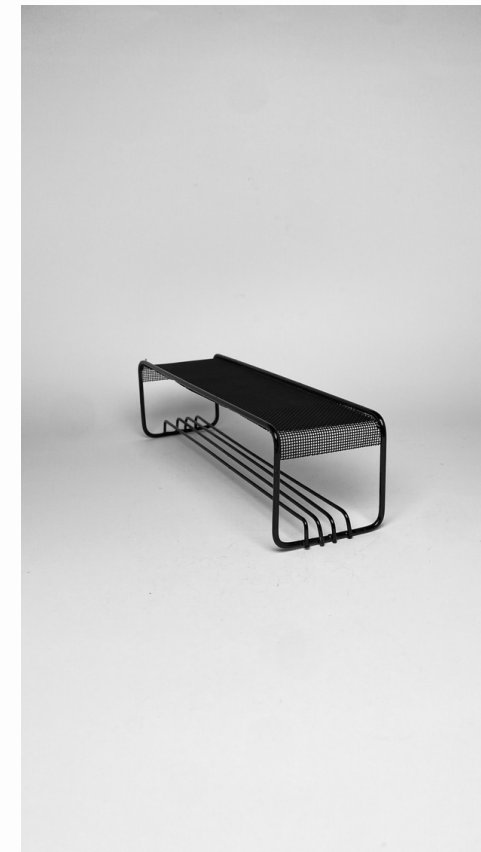

Frame - 20Ø Round Bar 304 Stainless Steel

Finish:

Brushed Seat | Brushed Frame @ R15,640.00

Brushed Seat | Powder Coat Frame @ R15,640.00

Powder Coat Seat | Brushed Frame @ R15,640.00

Powder Coat Seat | Powder Coat Frame @ R15,640.00