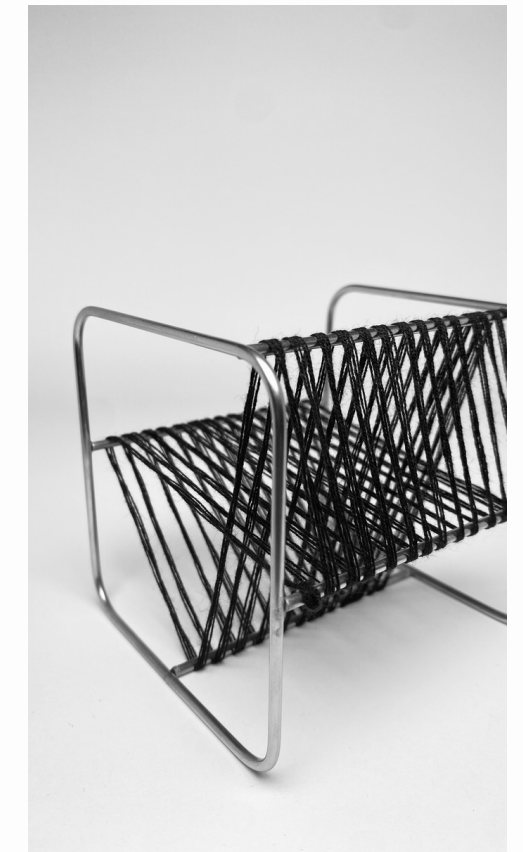

Powder Coat Seat | Powder Coat Frame @ R20,725.00

88-54

Category:

Couch

Size:

1150mm x 900mm x 750mm (High)

Material:

Frame - 25Ø Round Bar 304 Stainless Steel