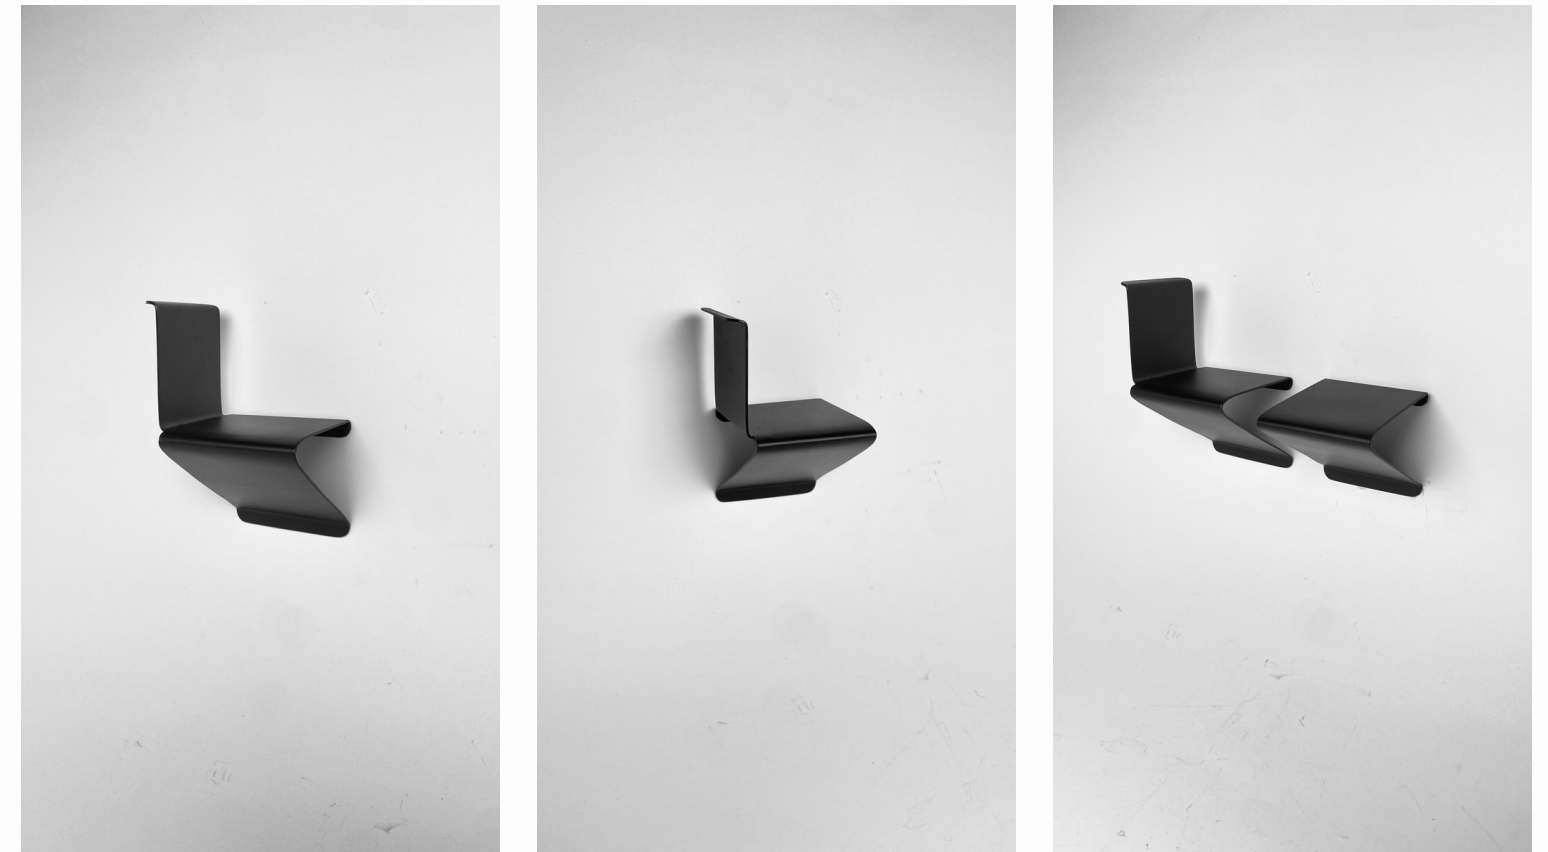

88-87

Category:

Chair

Size:

Seat:

450mm x 500mm x 450mm (High)

Seat + Back Rest :

450mm x 500mm x 850mm (High)

Material:

2mm 304 Stainless Steel

Finish:

Chair

Brushed @ R9,160.00

Powder Coated @ R9,160.00

Chair with Backrest

Brushed @ R11,940.00

Powder Coated @ R11,940.00