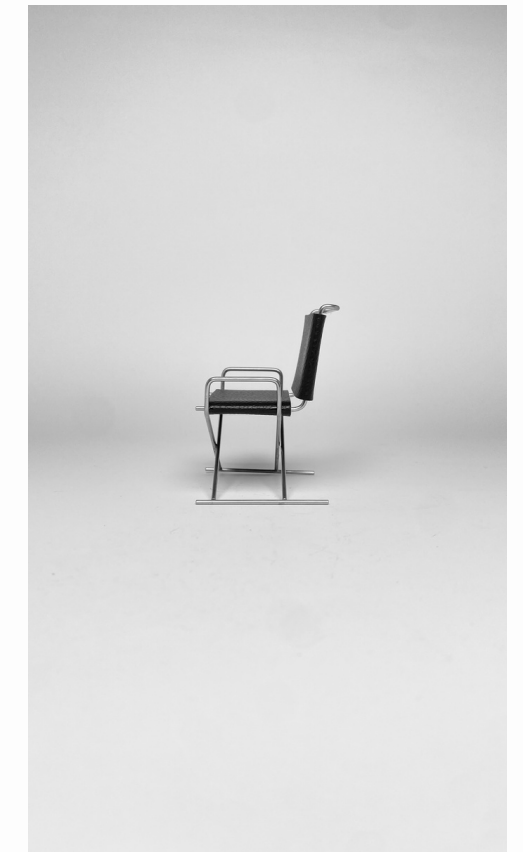

88-22

the.minimalist

11-11-2022

88-38

Category:

Chair

Size:

475mm x 450mm x 695mm (High)

Material:

Frame - 16Ø 304 Stainless Steel

Seat - Genuine Leather

Finish:

Brushed Frame @ R10,030.00

Polished Frame @ R12,675.00

Powder Coat Frame @ R10,030.00